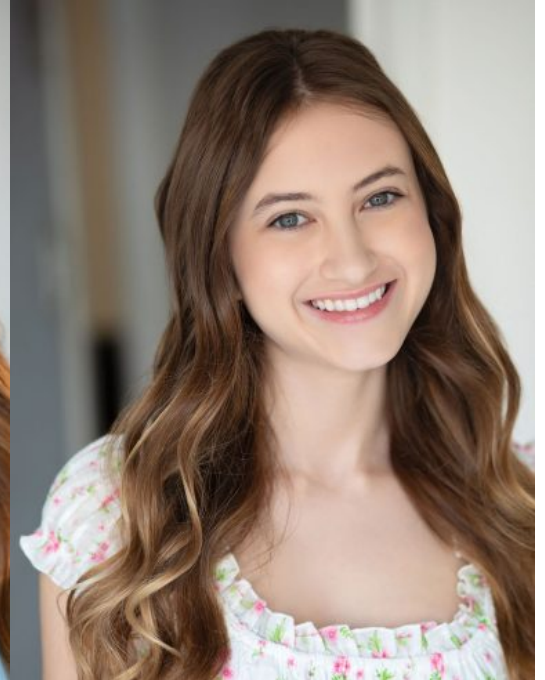

Minna

Gender: Female

Languages Known: English

Height: 152cm/5ft

Hair Color: Brown

Eye Color: Blue

Additional Skills: Singing

Gallery:

Kid Shoe: 5

Girl Size: 14