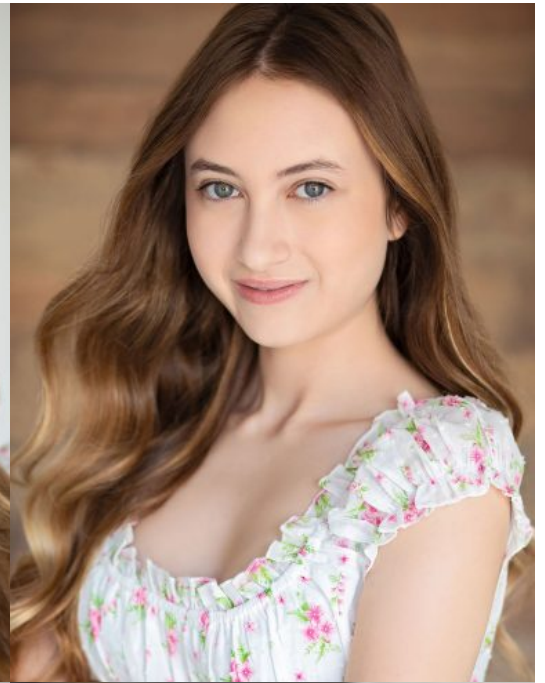

Minna

Gender: Female

Languages Known: English

Height: 152cm/5ft

Hair Color: Brown

Eye Color: Blue

Additional Skills: Singing

Gallery:

Kid Shoe: 5

Girl Size: 14