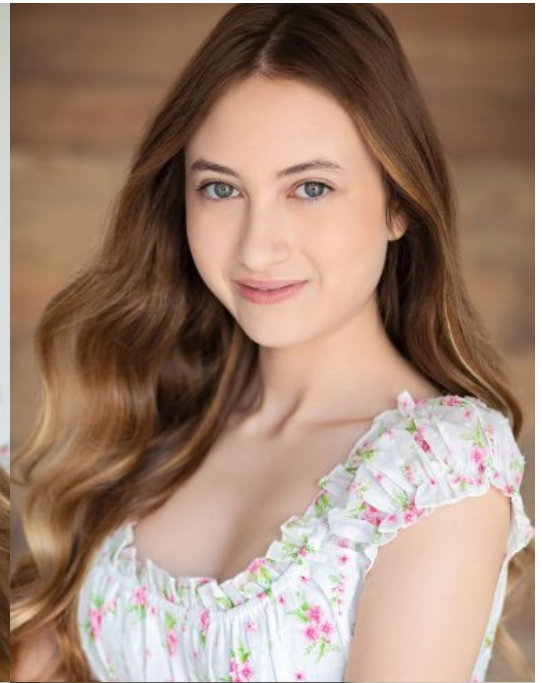

## Minna

**Gender:** Female

**Languages Known:** English

**Height:** 152cm/5ft

**Hair Color:** Brown

**Eye Color:** Blue

**Additional Skills:** Singing

**Gallery:**

**Kid Shoe: 5**

**Girl Size: 14**