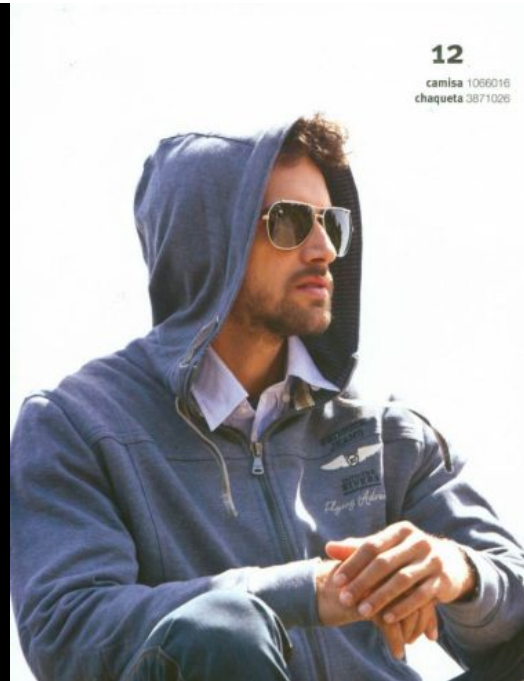

# Antonio Bevilaqua

**Gender:** Male  
**Languages Known:** English  
**Height:** 185cm/6ft 1inch  
**Waist:** 32  
**Hair Color:** Brown  
**Hair Length:** Short  
**Skin Color:** Olive  
**Eye Color:** Brown  
**Shoe Size:** 12  
**Coat:** 38  
**Coat Length:** Regular  
**Inseam:** 32  
**Gallery:**