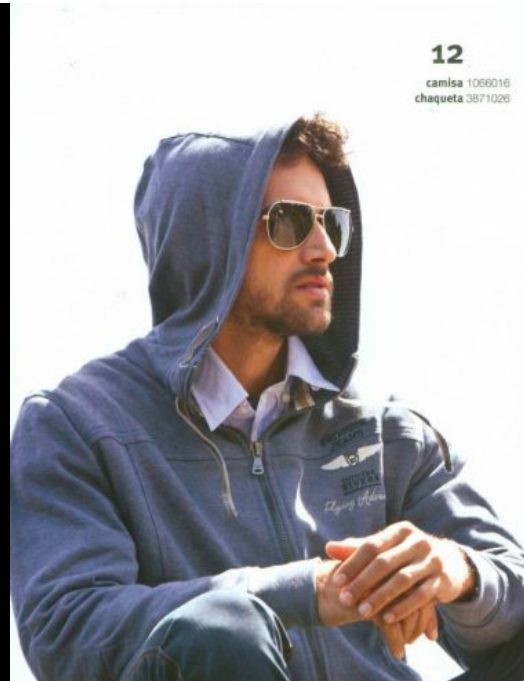

Antonio Bevilaqua

Gender: Male
Languages Known: English
Height: 185cm/6ft 1inch
Waist: 32
Hair Color: Brown
Hair Length: Short
Skin Color: Olive
Eye Color: Brown
Shoe Size: 12
Coat: 38
Coat Length: Regular
Inseam: 32
Gallery: