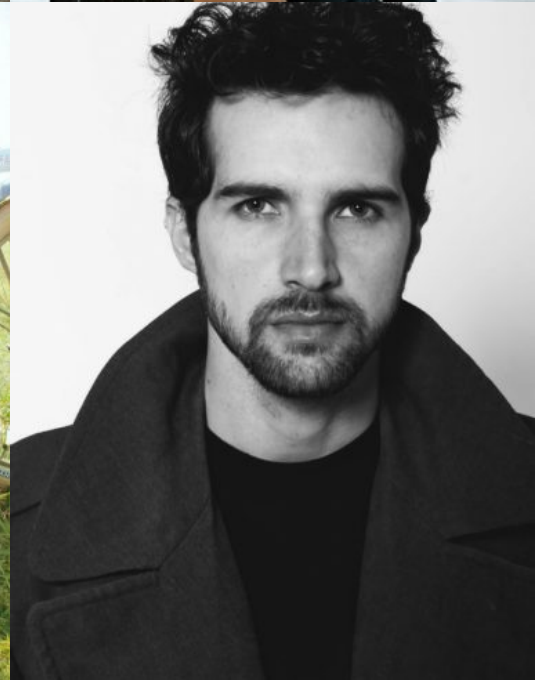

Antonio Bevilaqua

Gender: Male
Languages Known: English
Height: 185cm/6ft 1inch
Waist: 32
Hair Color: Brown
Hair Length: Short
Skin Color: Olive
Eye Color: Brown
Shoe Size: 12
Coat: 38
Coat Length: Regular
Inseam: 32
Gallery: