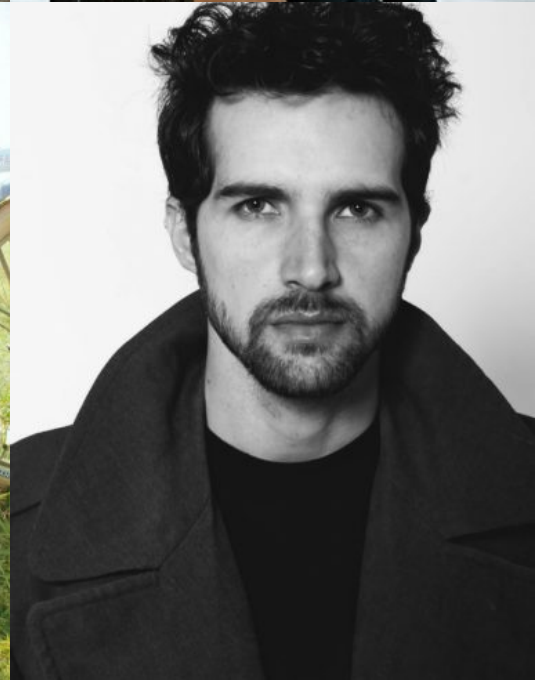

# Antonio Bevilaqua

**Gender:** Male  
**Languages Known:** English  
**Height:** 185cm/6ft 1inch  
**Waist:** 32  
**Hair Color:** Brown  
**Hair Length:** Short  
**Skin Color:** Olive  
**Eye Color:** Brown  
**Shoe Size:** 12  
**Coat:** 38  
**Coat Length:** Regular  
**Inseam:** 32  
**Gallery:**