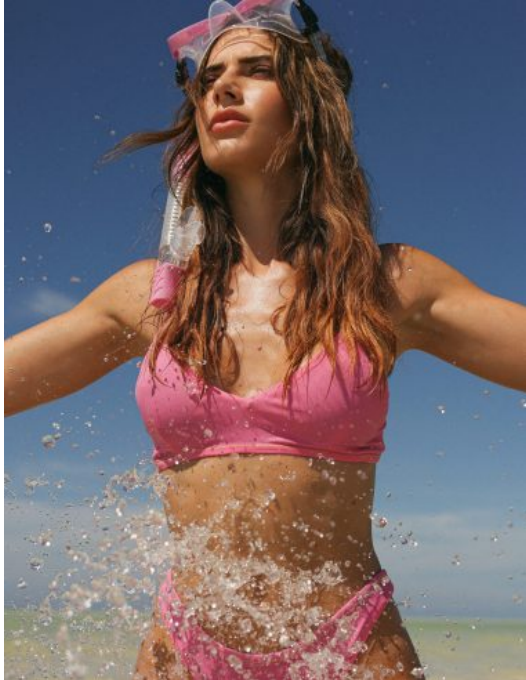

Barbara B

Gender: Female

Languages Known: English

Height: 170cm/5ft 7inch

Chest/Bust: 34

Waist: 24

Hips: 35

Hair Color: Brown

Hair Length: Long

Skin Color: Medium

Eye Color: Brown

Dress Size: 2

Pant Size: 2

Gallery:

© 2014 Miu Miu
www.miu-miu.com

*"Amate,
accéptate
tal cual
eres y no te
comparaes!"*