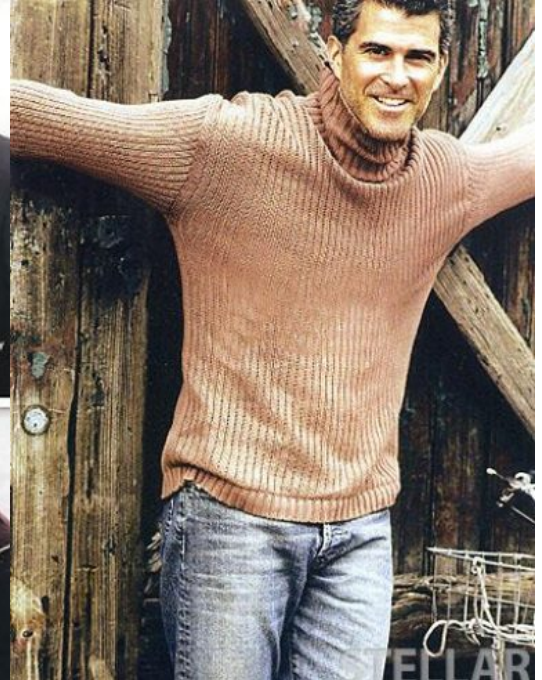

Brian Allen

Gender: Male
Languages Known: English
Height: 183cm/6ft
Weight (lbs): 165
Waist: 32
Hair Color: Black
Hair Length: Short
Eye Color: Hazel
Shoe Size: 10.5
Coat: 40
Coat Length: Regular
Sleeve: 34
Inseam: 32
Neck: 15
Gallery: