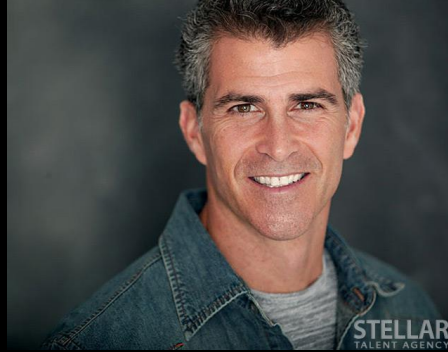

Brian Allen

Gender: Male
Languages Known: English
Height: 183cm/6ft
Weight (lbs): 165
Waist: 32
Hair Color: Black
Hair Length: Short
Eye Color: Hazel
Shoe Size: 10.5
Coat: 40
Coat Length: Regular
Sleeve: 34
Inseam: 32
Neck: 15
Gallery: