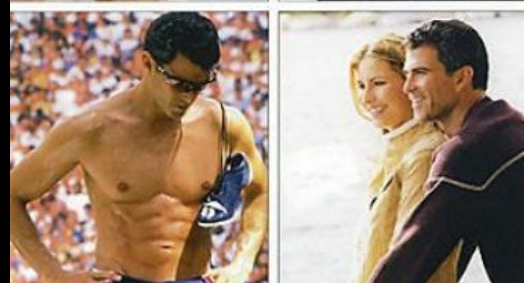

Brian Allen

Gender: Male
Languages Known: English
Height: 183cm/6ft
Weight (lbs): 165
Waist: 32
Hair Color: Black
Hair Length: Short
Eye Color: Hazel
Shoe Size: 10.5
Coat: 40
Coat Length: Regular
Sleeve: 34
Inseam: 32
Neck: 15
Gallery: