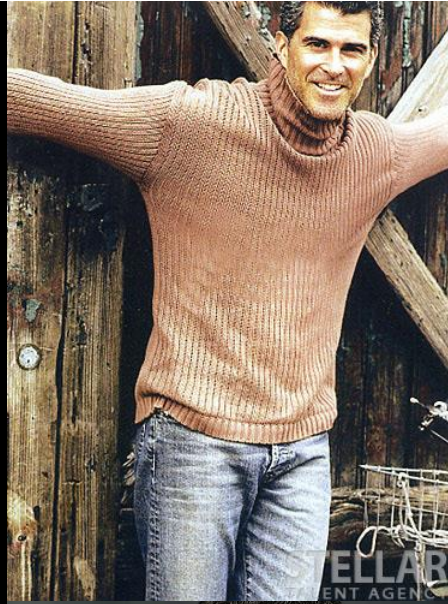

Brian Allen

Gender: Male
Languages Known: English
Height: 183cm/6ft
Weight (lbs): 165
Waist: 32
Hair Color: Black
Hair Length: Short
Eye Color: Hazel
Shoe Size: 10.5
Coat: 40
Coat Length: Regular
Sleeve: 34
Inseam: 32
Neck: 15
Gallery: