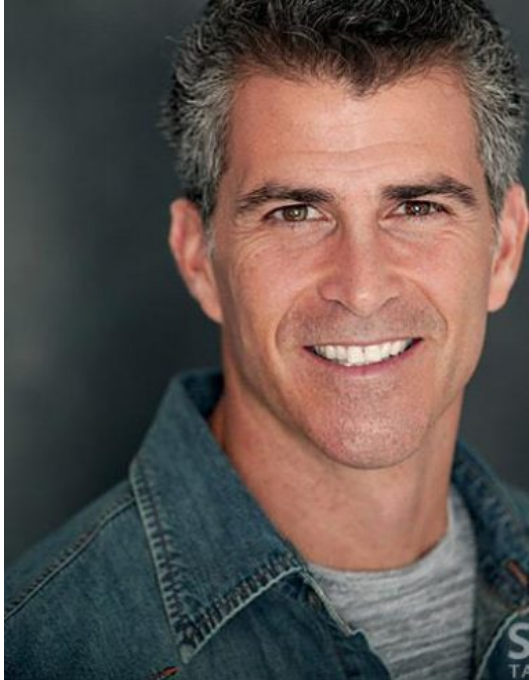

Brian Allen

Gender: Male
Languages Known: English
Height: 183cm/6ft
Weight (lbs): 165
Waist: 32
Hair Color: Black
Hair Length: Short
Eye Color: Hazel
Shoe Size: 10.5
Coat: 40
Coat Length: Regular
Sleeve: 34
Inseam: 32
Neck: 15
Gallery: