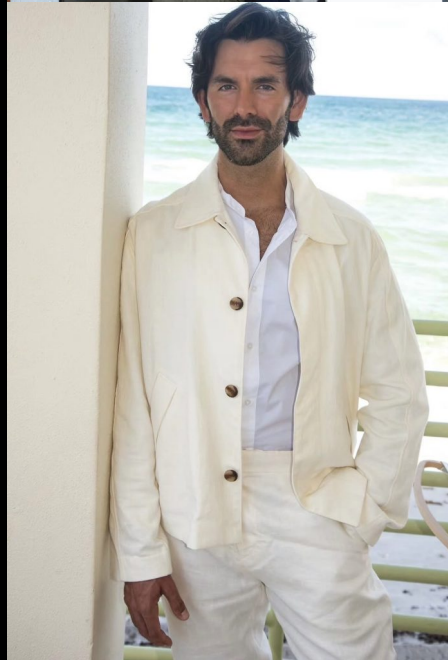

## Daniel Villa

**Gender:** Male

**Languages Known:** English

**Hair Color:** Brown

**Hair Length:** Short

**Eye Color:** Brown

**Skin Color:** Medium

**Height:** 180cm/5ft 11inch

**Waist:** 30

**Coat:** 40

**Coat Length:** Regular

**Sleeve:** 34

**Inseam:** 32

**Neck:** 15

**Gallery:**

Screenshot