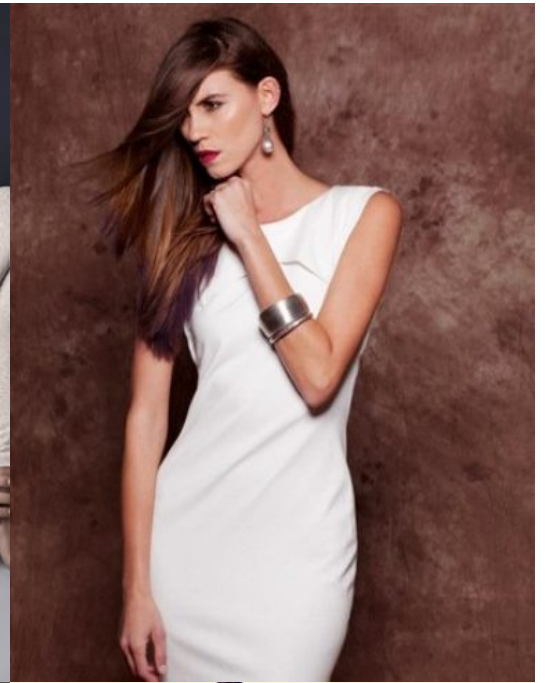

Dashil Hernandez

Gender: Female

Languages Known: English

Height: 178cm/5ft 10inch

Weight (lbs): 120

Chest/Bust: 34

Cup Size: B

Waist: 25

Hips: 35

Hair Color: Blonde

Hair Length: Long

Eye Color: Brown

Dress Size: 2

Pant Size: 2

Shoe Size: 9.5

Gallery: