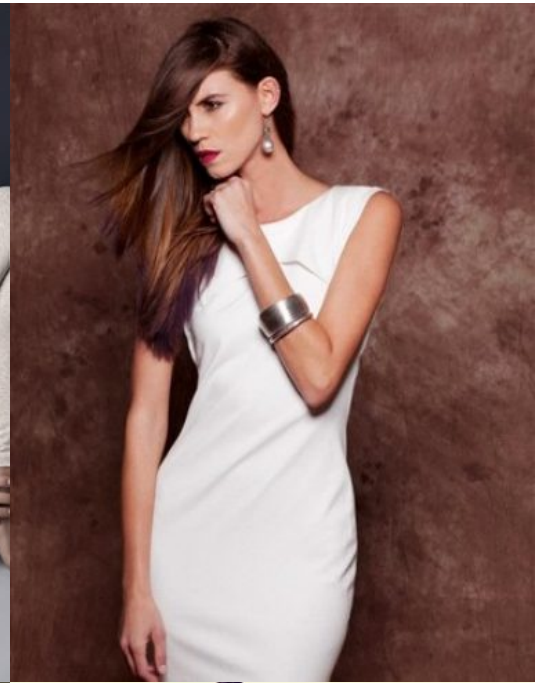

## Dashil Hernandez

**Gender:** Female

**Languages Known:** English

**Height:** 178cm/5ft 10inch

**Weight (lbs):** 120

**Chest/Bust:** 34

**Cup Size:** B

**Waist:** 25

**Hips:** 35

**Hair Color:** Blonde

**Hair Length:** Long

**Eye Color:** Brown

**Dress Size:** 2

**Pant Size:** 2

**Shoe Size:** 9.5

**Gallery:**