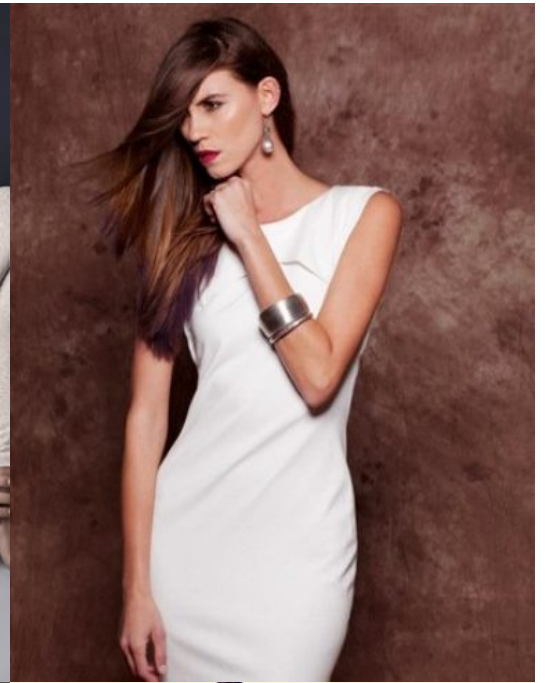

## Dashil Hernandez

**Gender:** Female

**Languages Known:** English

**Height:** 178cm/5ft 10inch

**Weight (lbs):** 120

**Chest/Bust:** 34

**Cup Size:** B

**Waist:** 25

**Hips:** 35

**Hair Color:** Blonde

**Hair Length:** Long

**Eye Color:** Brown

**Dress Size:** 2

**Pant Size:** 2

**Shoe Size:** 9.5

**Gallery:**