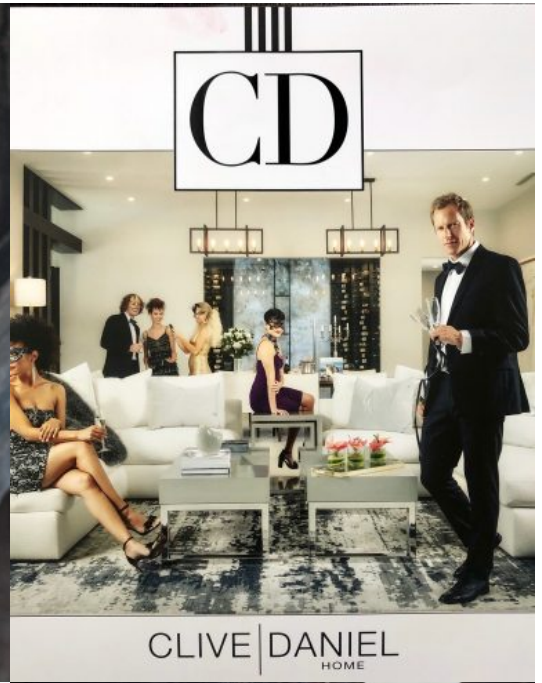

Doug Rumsey

Gender: Male
Languages Known: English
Height: 175cm/5ft 9inch
Chest/Bust: 40
Waist: 32
Hair Color: Blonde
Hair Length: Short
Skin Color: Fair
Eye Color: Green
Shoe Size: 10
Coat: 40
Coat Length: Regular
Sleeve: 35
Inseam: 32
Neck: 16
Gallery: