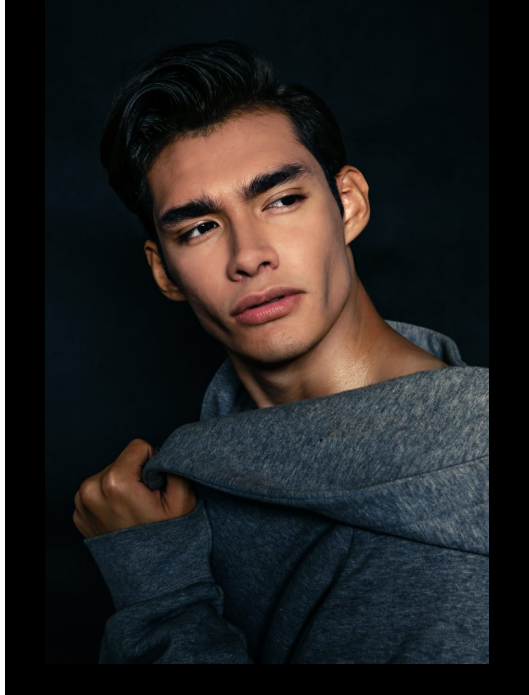

Jesus Dobbins

Gender: Male
Languages Known: English
Hair Color: Black
Hair Length: Short
Eye Color: Brown
Skin Color: Olive
Waist: 30
Shoe Size: 10.5
Coat: 38
Coat Length: Regular
Sleeve: 32
Inseam: 32
Neck: 15
Gallery:

LOVE & CO.

Men
style
FRUGAL
FASHION

RIGHT TO GO

PHOTOGRAPHER
GUY AROCH
MAKE UP
JULIE HENNING
ASSISTANT
JAN GILBERT
MODEL
JAMES FISHMAN

bubba.

never be without your bubba®

BUGATTI
— V A P O R —

Sports car & tobacco pipe shape, delivering the ultimate experience of luxury

SHOP NOW

Reebok 

BE MORE *with* **ANCE** 0018

BESPOKE

@ABESPOKEMAN

WWW.BESPOKEMODA.COM