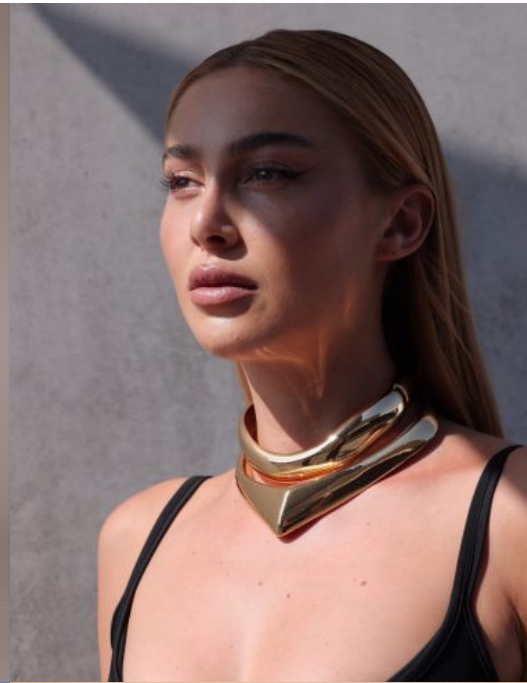

Johanna Chone

Gender: Female

Languages Known: English

Height: 178cm/5ft 10inch

Chest/Bust: 32

Cup Size: B

Hips: 35

Hair Color: Brown

Hair Length: Long

Skin Color: Medium

Eye Color: Brown

Dress Size: 2

Pant Size: 2

Shoe Size: 9

Gallery:

ELLE

ELLE

43

COSMOPOLITAN