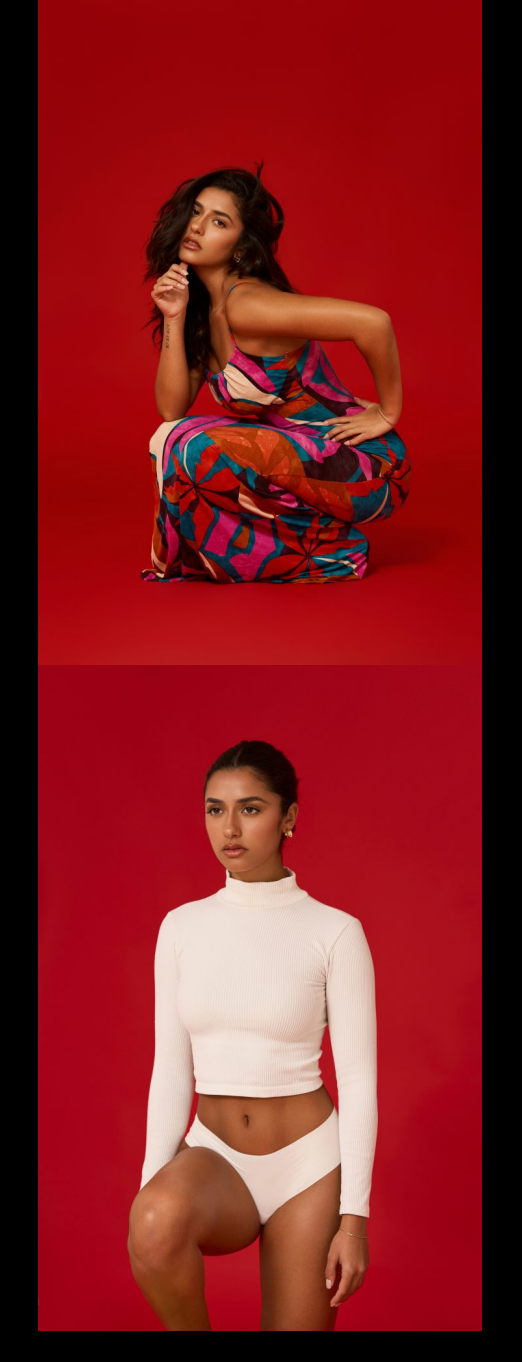

Kira Malpica

Gender: Female

Languages Known: English

Height: 168cm/5ft 6inch

Chest/Bust: 34

Cup Size: B

Waist: 25

Hips: 34

Hair Color: Black

Hair Length: Long

Skin Color: Brown

Eye Color: Brown

Dress Size: 4

Pant Size: 4

Shoe Size: 6

Gallery: