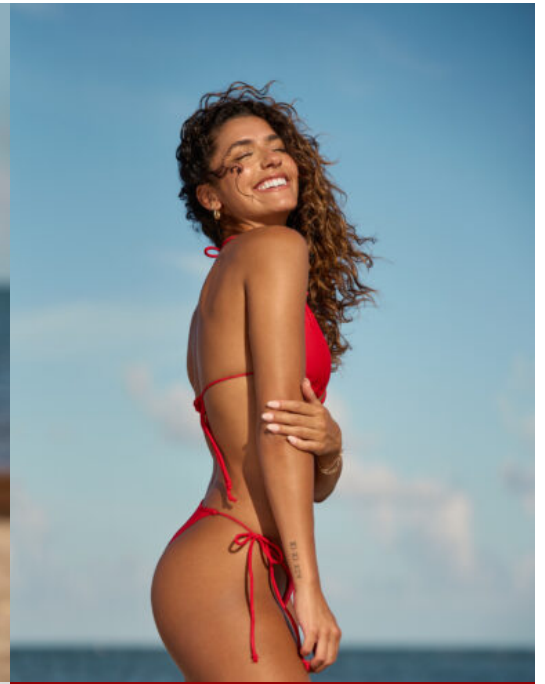

Kira Malpica

Gender: Female

Languages Known: English

Hair Color: Black

Hair Length: Long

Eye Color: Brown

Skin Color: Brown

Height: 168cm/5ft 6inch

Chest/Bust: 34

Waist: 25

Hips: 34

Dress Size: 4

Pant Size: 4

Shoe Size: 6

Cup Size: B

Gallery: