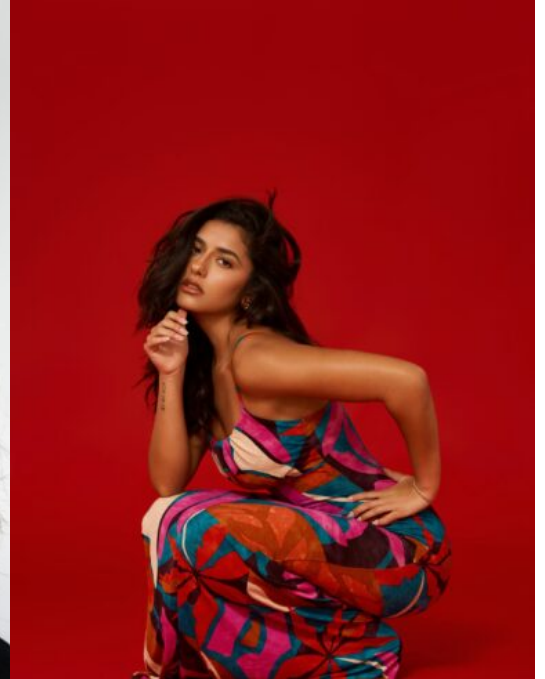

Kira Malpica

Gender: Female

Languages Known: English

Hair Color: Black

Hair Length: Long

Eye Color: Brown

Skin Color: Brown

Height: 168cm/5ft 6inch

Chest/Bust: 34

Waist: 25

Hips: 34

Dress Size: 4

Pant Size: 4

Shoe Size: 6

Cup Size: B

Gallery: