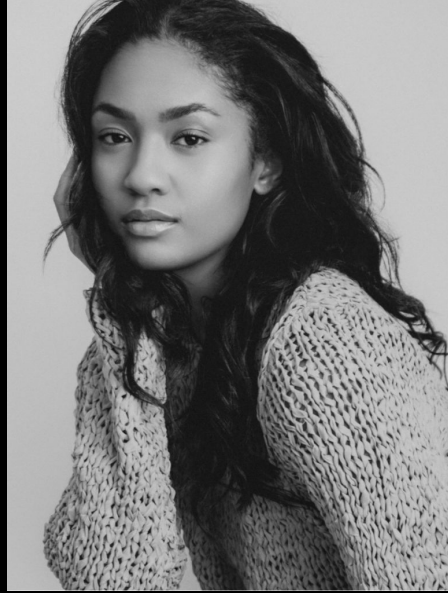

Krystal Orozco

Gender: Female

Languages Known: English

Chest/Bust: 32

Cup Size: B

Waist: 25

Hips: 34

Hair Color: Black

Hair Length: Long

Skin Color: Dark Brown

Eye Color: Brown

Dress Size: 2

Pant Size: 2

Shoe Size: 8

Gallery:

Evoto