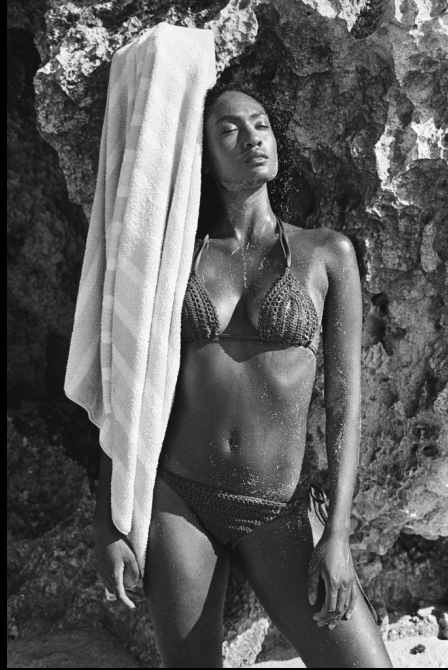

Krystal Orozco

Gender: Female

Languages Known: English

Chest/Bust: 32

Cup Size: B

Waist: 25

Hips: 34

Hair Color: Black

Hair Length: Long

Skin Color: Dark Brown

Eye Color: Brown

Dress Size: 2

Pant Size: 2

Shoe Size: 8

Gallery:

Evoto