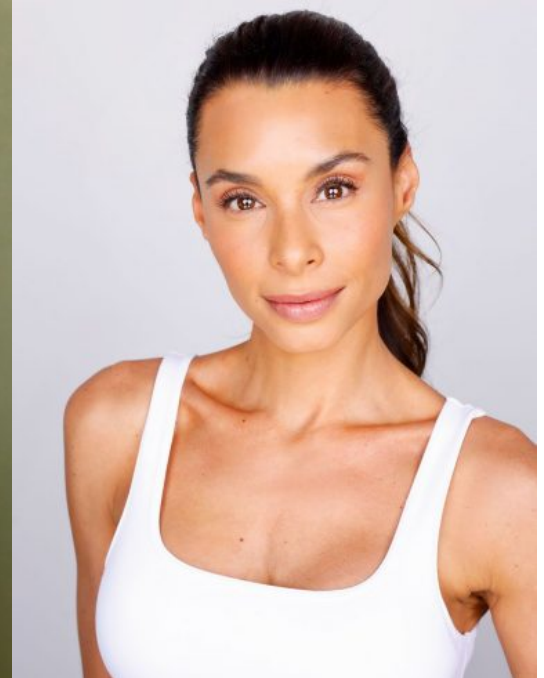

Lara LaRue (LA)

Gender: Female

Languages Known: English

Height: 173cm/5ft 8inch

Chest/Bust: 33

Cup Size: C

Waist: 25

Hips: 37

Hair Color: Brown

Hair Length: Long

Skin Color: Tan

Eye Color: Brown

Dress Size: 2

Pant Size: 2

Shoe Size: 10

Gallery:

WOOD-FIRED WITH EASE

Expand your outdoor cooking capabilities

Pellet Grills

**NOW FDA APPROVED
FOR THE JAWLINE***

JUVÉDERM® VOLUX™ XC

*FOR PATIENTS WITH MODERATE TO SEVERE LOSS OF
JAWLINE DEFINITION.

ACTUAL PATIENT TREATED WITH JUVÉDERM® VOLUX™ XC
IN THE JAWLINE. RESULTS MAY VARY.