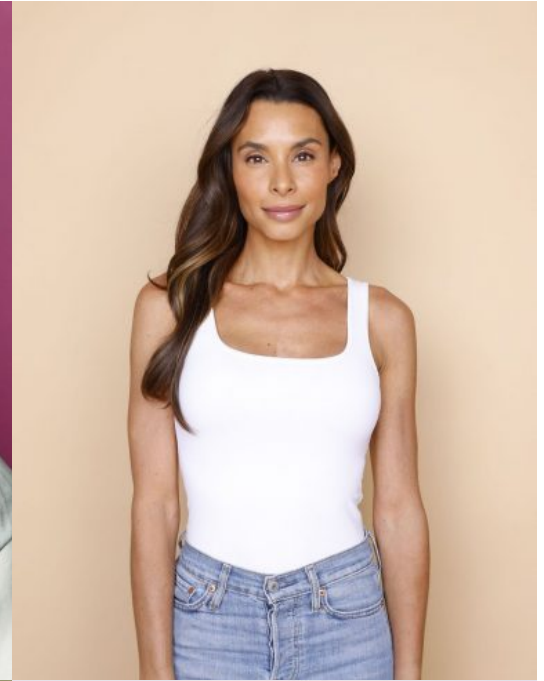

Lara LaRue (LA)

Gender: Female

Languages Known: English

Height: 173cm/5ft 8inch

Chest/Bust: 33

Cup Size: C

Waist: 25

Hips: 37

Hair Color: Brown

Hair Length: Long

Skin Color: Tan

Eye Color: Brown

Dress Size: 2

Pant Size: 2

Shoe Size: 10

Gallery:

JUVÉDERM®
COLLECTION OF FILLERS

MENU

PHYSICIANS FORMULA
Free from bad. Stand for good.

beaumanitarians

NEW!

RADIANT
GLOW-FROM-WITHIN LOOK
ULTRA-LUXURIOUS
ALL DAY WEAR

Butter Believe It!
MULTI-DIMENSIONAL BLUSH