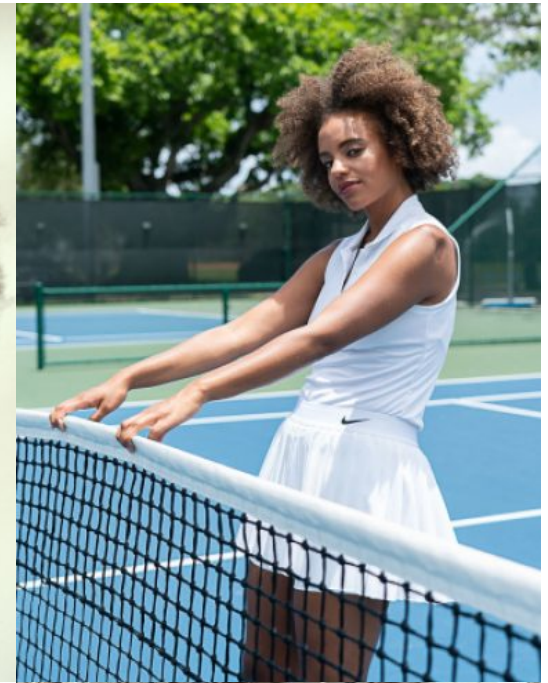

Lisa Miranda

Gender: Female

Languages Known: English

Height: 173cm/5ft 8inch

Chest/Bust: 34

Cup Size: D

Hips: 36

Hair Color: Brown

Hair Length: Short

Skin Color: Brown

Eye Color: Green

Dress Size: 4

Pant Size: 6

Shoe Size: 8.5

Gallery:

GET YOUR
CURL
EY