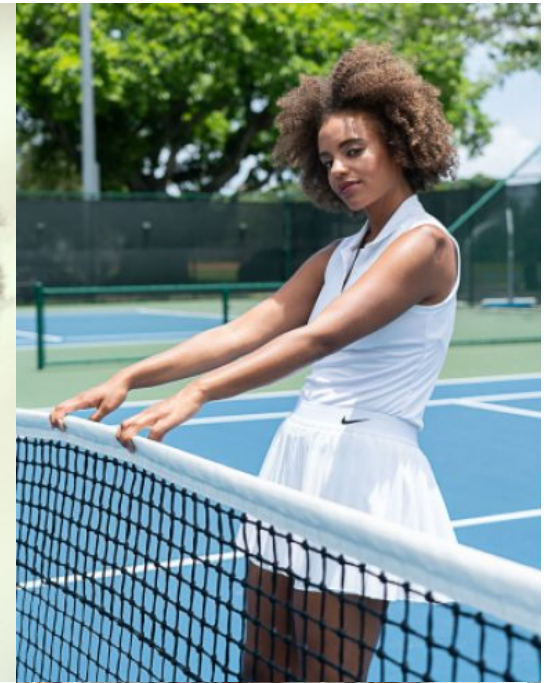

## Lisa Miranda

**Gender:** Female  
**Languages Known:** English  
**Height:** 173cm/5ft 8inch  
**Chest/Bust:** 34  
**Cup Size:** D  
**Hips:** 36  
**Hair Color:** Brown  
**Hair Length:** Short  
**Skin Color:** Brown  
**Eye Color:** Green  
**Dress Size:** 4  
**Pant Size:** 6  
**Shoe Size:** 8.5  
**Gallery:**