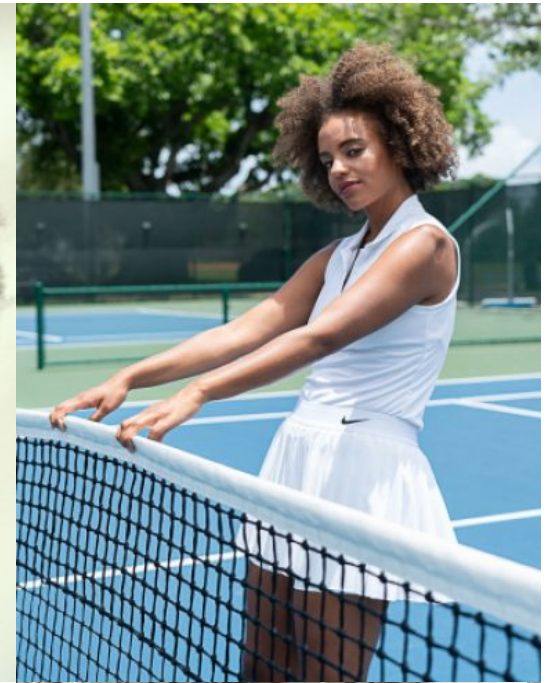

## Lisa Miranda

**Gender:** Female

**Languages Known:** English

**Height:** 173cm/5ft 8inch

**Chest/Bust:** 34

**Cup Size:** D

**Hips:** 36

**Hair Color:** Brown

**Hair Length:** Short

**Skin Color:** Brown

**Eye Color:** Green

**Dress Size:** 4

**Pant Size:** 6

**Shoe Size:** 8.5

**Gallery:**

GET YOUR  
CURL  
EY