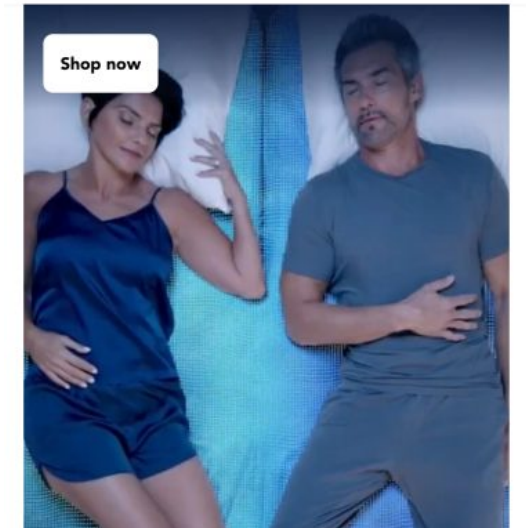

sleep number Open until 7 PM Springfield, MO

Matthew Enos (MI)

- Gender:** Female
 - Languages Known:** English
 - Height:** 183cm/6ft
 - Weight (lbs):** 180
 - Waist:** 32
 - Hair Color:** Salt & Pepper
 - Hair Length:** Short
 - Skin Color:** Medium
 - Eye Color:** Brown
 - Shoe Size:** 11
 - Coat:** 42
 - Coat Length:** Regular
 - Sleeve:** 34
 - Inseam:** 32
 - Neck:** 17
- Gallery:**

ch sugar

Following ...

sleep number

Open until 7 PM
Springfield, MO

ClimateCool™

Features Reviews

Chat