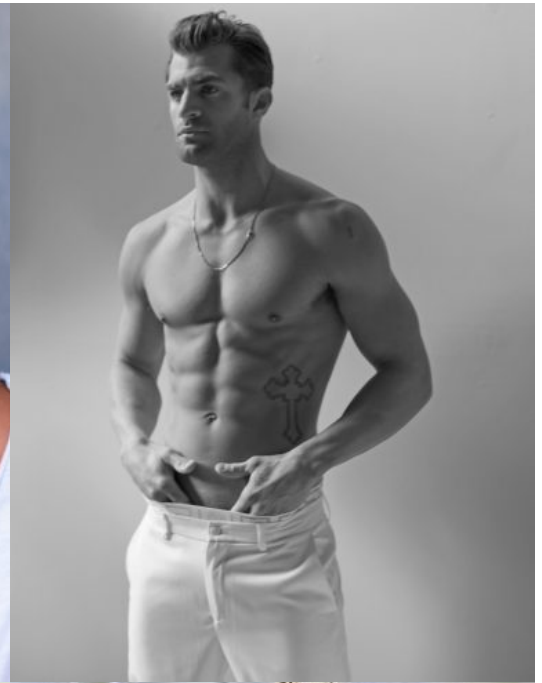

## Matthew Peticca

**Gender:** Male

**Languages Known:** English

**Waist:** 31

**Hair Color:** Brown

**Skin Color:** Tan

**Eye Color:** Blue

**Shoe Size:** 11.5

**Coat:** 40

**Coat Length:** Long

**Inseam:** 33

**Gallery:**

Processed with VSCO with a6  
preset