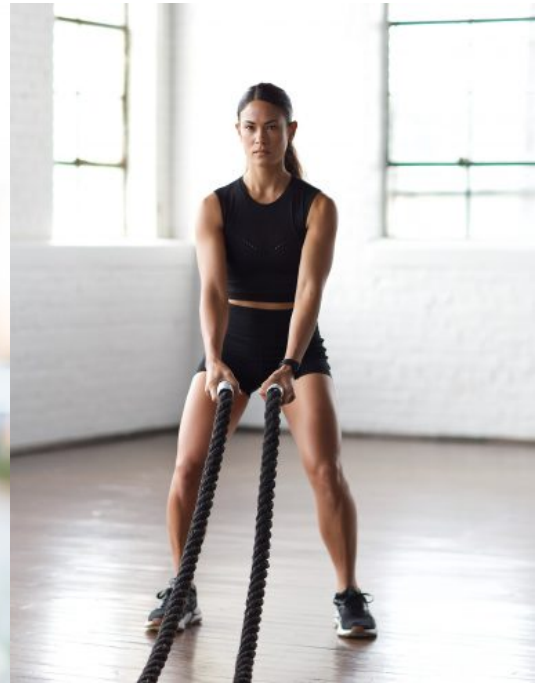

Mayumi Roller

Gender: Female

Weight (lbs): 125

Chest/Bust: 32

Cup Size: B

Waist: 26

Hips: 36

Hair Length: Long

Dress Size: 2

Shoe Size: 10

Gallery:

ATLANTA, GA - June 18, 2019:
Fitness Shoot at Ambient with
Alexis, Draya, Mayumi & Melissa
- Styling by Spin Style Agency.
(Photo by Kelly Kline)