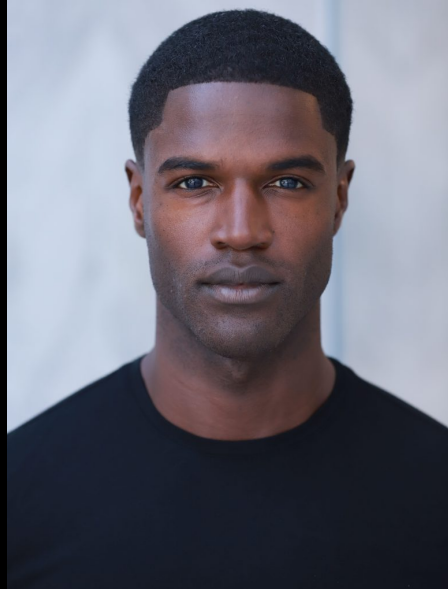

Minkah G

Gender: Male

Languages Known: English

Hair Color: Black

Hair Length: Short

Eye Color: Brown

Height: 183cm/6ft

Waist: 31

Shoe Size: 12

Coat: 42

Coat Length: Regular

Inseam: 32

Gallery:

SUIT & COAT: LUIGI BIANCHI MANTOVA
SWEATER: TOMMY HILF FIGER
GLASSES: OLIVER PEOPLES

Screenshot

Screenshot