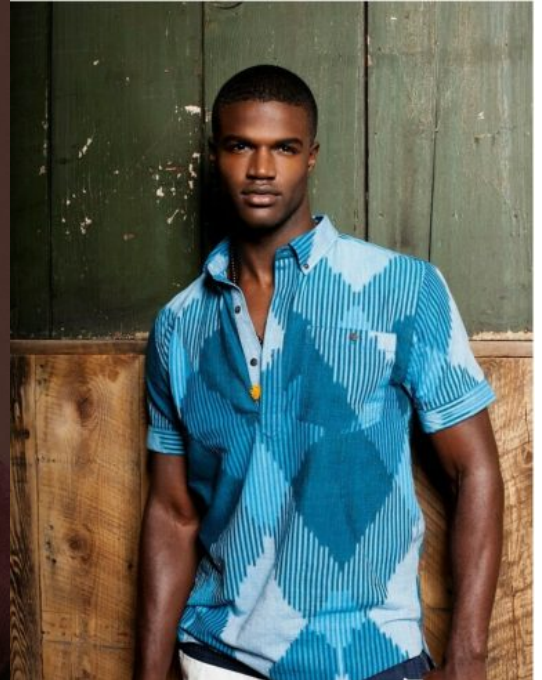

## Minkah G

**Gender:** Male

**Languages Known:** English

**Height:** 183cm/6ft

**Waist:** 31

**Hair Color:** Black

**Hair Length:** Short

**Eye Color:** Brown

**Shoe Size:** 12

**Coat:** 42

**Coat Length:** Regular

**Inseam:** 32

**Gallery:**

SUIT & COAT: LUIGI BIANCHI MANTOVA  
SWEATER: TOMMY HILF FIGER  
GLASSES: OLIVER PEOPLES