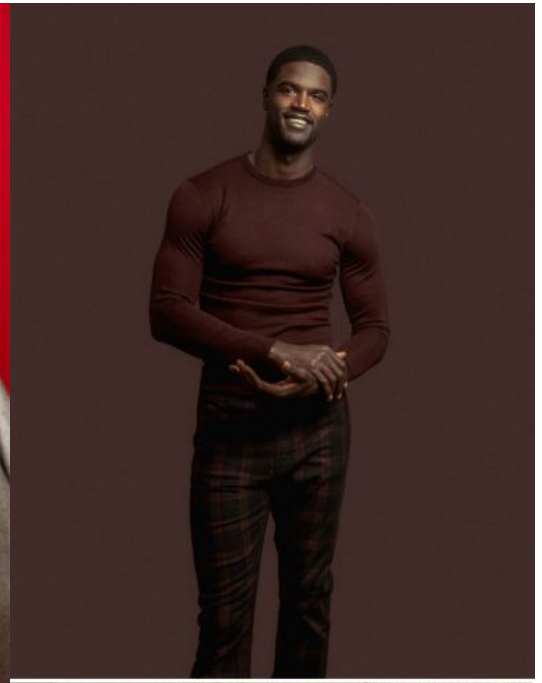

Minkah G

Gender: Male

Languages Known: English

Height: 183cm/6ft

Waist: 31

Hair Color: Black

Hair Length: Short

Eye Color: Brown

Shoe Size: 12

Coat: 42

Coat Length: Regular

Inseam: 32

Gallery:

SUIT & COAT: LUIGI BIANCHI MANTOVA
SWEATER: TOMMY HILF FIGER
GLASSES: OLIVER PEOPLES