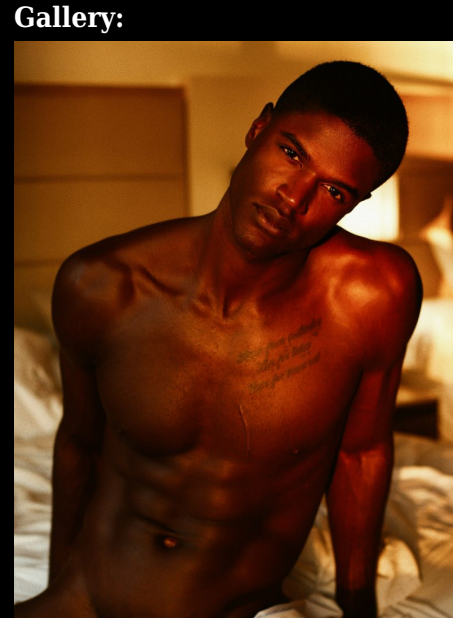

## Minkah G

**Gender:** Male

**Languages Known:** English

**Height:** 183cm/6ft

**Waist:** 31

**Hair Color:** Black

**Hair Length:** Short

**Eye Color:** Brown

**Shoe Size:** 12

**Coat:** 42

**Coat Length:** Regular

**Inseam:** 32

**Gallery:**

SUIT & COAT: LUIGI BIANCHI MANTOVA  
SWEATER: TOMMY HILF FIGER  
GLASSES: OLIVER PEOPLES