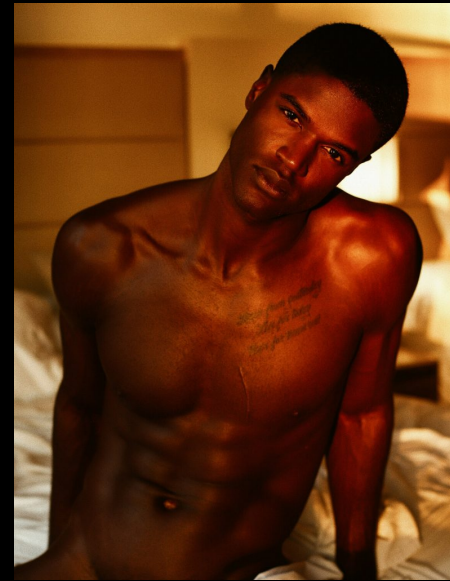

Minkah G

Gender: Male

Languages Known: English

Hair Color: Black

Hair Length: Short

Eye Color: Brown

Height: 183cm/6ft

Waist: 31

Shoe Size: 12

Coat: 42

Coat Length: Regular

Inseam: 32

Gallery:

SUIT & COAT: LUIGI BIANCHI MANTOVA
SWEATER: TOMMY HILF FIGER
GLASSES: OLIVER PEOPLES

Screenshot

Screenshot

LensCrafters at Macy's

See and look your best with our
designer eyewear and premium lenses.

Screenshot

MEN'S SHOP
NORDSTROM

GOES WITH BLACK

SHOP.NORDSTROMMEN.COM
FREE SHIPPING. FREE RETURNS. ALL THE TIME.