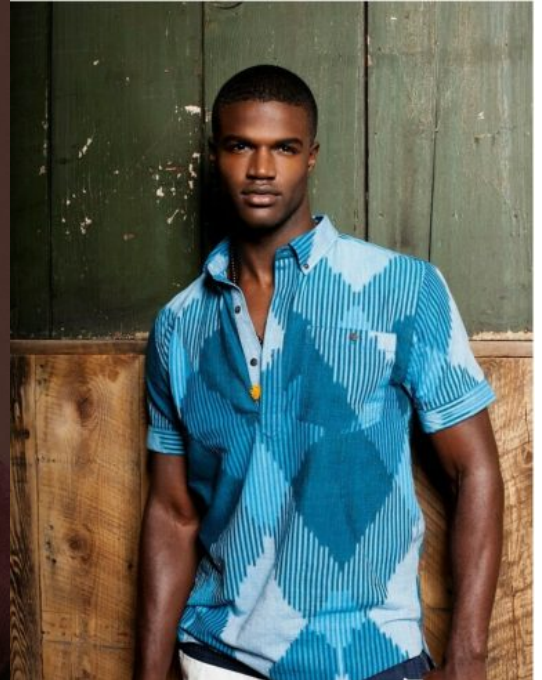

Minkah G

Gender: Male

Languages Known: English

Height: 183cm/6ft

Waist: 31

Hair Color: Black

Hair Length: Short

Eye Color: Brown

Shoe Size: 12

Coat: 42

Coat Length: Regular

Inseam: 32

Gallery:

SUIT & COAT: LUIGI BIANCHI MANTOVA
SWEATER: TOMMY HILF FIGER
GLASSES: OLIVER PEOPLES