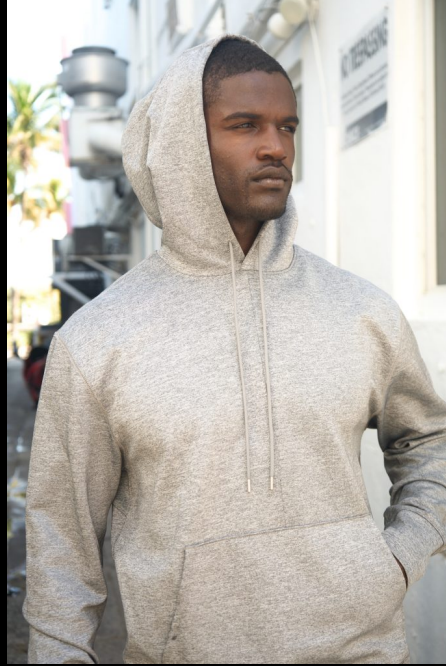

Minkah G

Gender: Male

Languages Known: English

Hair Color: Black

Hair Length: Short

Eye Color: Brown

Height: 183cm/6ft

Waist: 31

Shoe Size: 12

Coat: 42

Coat Length: Regular

Inseam: 32

Gallery:

SUIT & COAT: LUIGI BIANCHI MANTOVA
SWEATER: TOMMY HILF FIGER
GLASSES: OLIVER PEOPLES

Screenshot

Screenshot