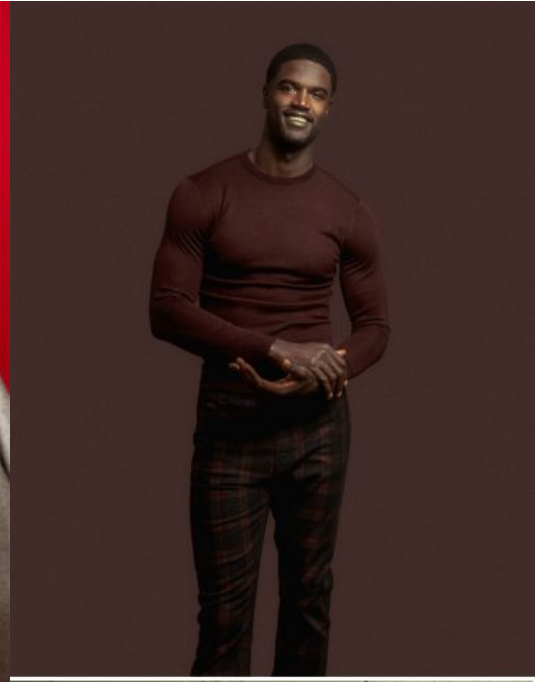

Minkah G

Gender: Male

Languages Known: English

Hair Color: Black

Hair Length: Short

Eye Color: Brown

Height: 183cm/6ft

Waist: 31

Shoe Size: 12

Coat: 42

Coat Length: Regular

Inseam: 32

Gallery:

SUIT & COAT: LUIGI BIANCHI MANTOVA
SWEATER: TOMMY HILF FIGER
GLASSES: OLIVER PEOPLES

Screenshot

Screenshot