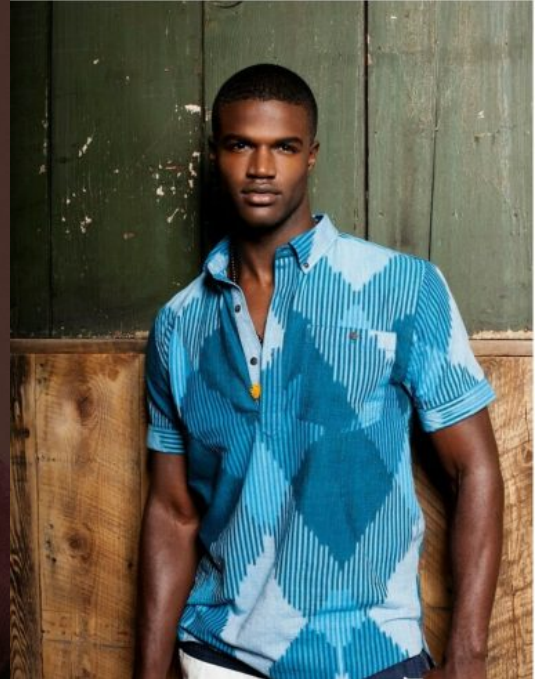

Minkah G

Gender: Male

Languages Known: English

Hair Color: Black

Hair Length: Short

Eye Color: Brown

Height: 183cm/6ft

Waist: 31

Shoe Size: 12

Coat: 42

Coat Length: Regular

Inseam: 32

Gallery:

SUIT & COAT: LUIGI BIANCHI MANTOVA
SWEATER: TOMMY HILF FIGER
GLASSES: OLIVER PEOPLES

Screenshot

Screenshot