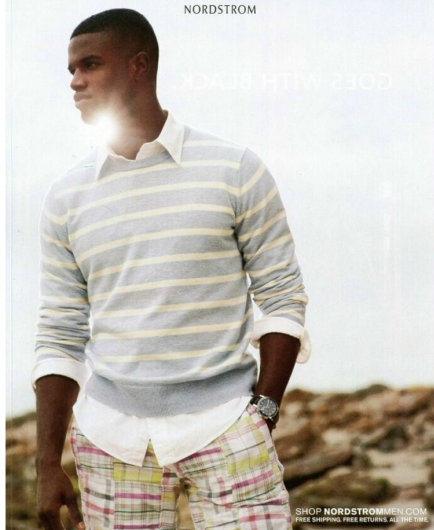

MEN'S SHOP
NORDSTROM

GOES WITH BLACK