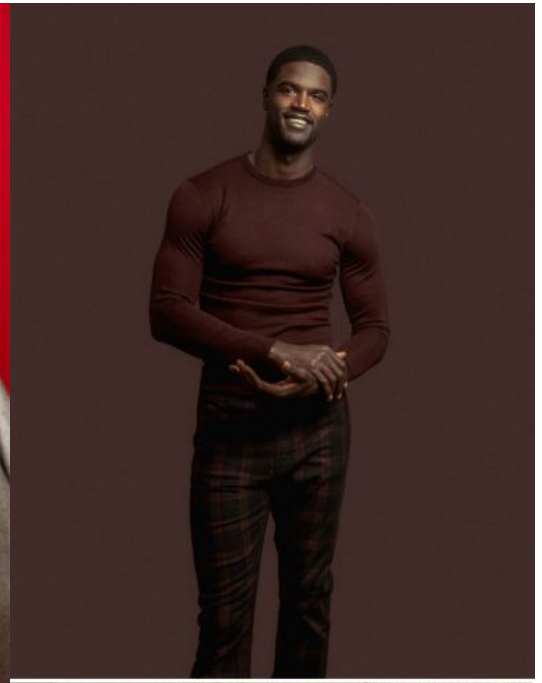

## Minkah G

**Gender:** Male

**Languages Known:** English

**Height:** 183cm/6ft

**Waist:** 31

**Hair Color:** Black

**Hair Length:** Short

**Eye Color:** Brown

**Shoe Size:** 12

**Coat:** 42

**Coat Length:** Regular

**Inseam:** 32

**Gallery:**

SUIT & COAT: LUIGI BIANCHI MANTOVA  
SWEATER: TOMMY HILF FIGER  
GLASSES: OLIVER PEOPLES