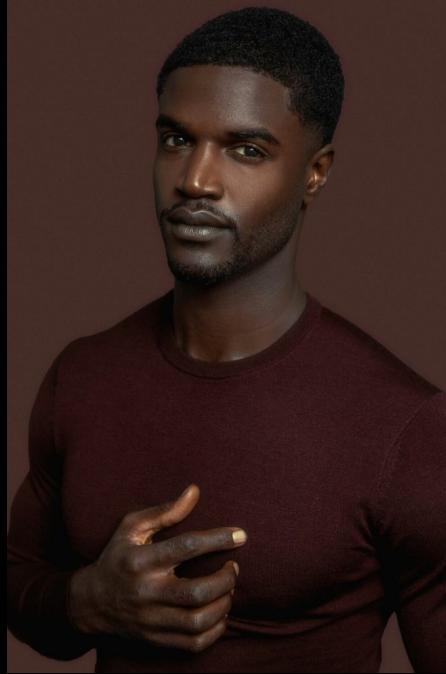

Minkah G

Gender: Male

Languages Known: English

Hair Color: Black

Hair Length: Short

Eye Color: Brown

Height: 183cm/6ft

Waist: 31

Shoe Size: 12

Coat: 42

Coat Length: Regular

Inseam: 32

Gallery:

SUIT & COAT: LUIGI BIANCHI MANTOVA
SWEATER: TOMMY HILF FIGER
GLASSES: OLIVER PEOPLES

Screenshot

Screenshot