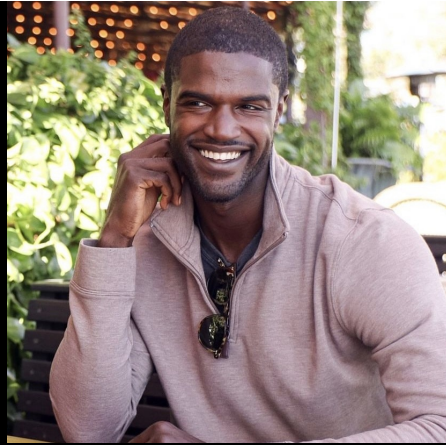

Minkah G

Gender: Male

Languages Known: English

Hair Color: Black

Hair Length: Short

Eye Color: Brown

Height: 183cm/6ft

Waist: 31

Shoe Size: 12

Coat: 42

Coat Length: Regular

Inseam: 32

Gallery:

SUIT & COAT: LUIGI BIANCHI MANTOVA
SWEATER: TOMMY HILF FIGER
GLASSES: OLIVER PEOPLES

Screenshot

Screenshot