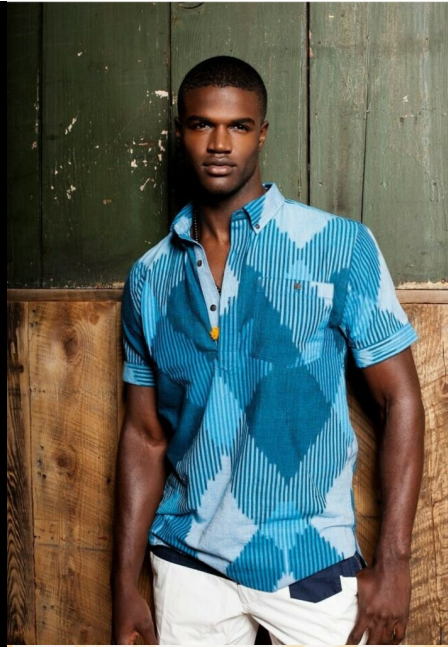

Minkah G

Gender: Male

Languages Known: English

Hair Color: Black

Hair Length: Short

Eye Color: Brown

Height: 183cm/6ft

Waist: 31

Shoe Size: 12

Coat: 42

Coat Length: Regular

Inseam: 32

Gallery:

SUIT & COAT: LUIGI BIANCHI MANTOVA
SWEATER: TOMMY HILF FIGER
GLASSES: OLIVER PEOPLES

Screenshot

Screenshot