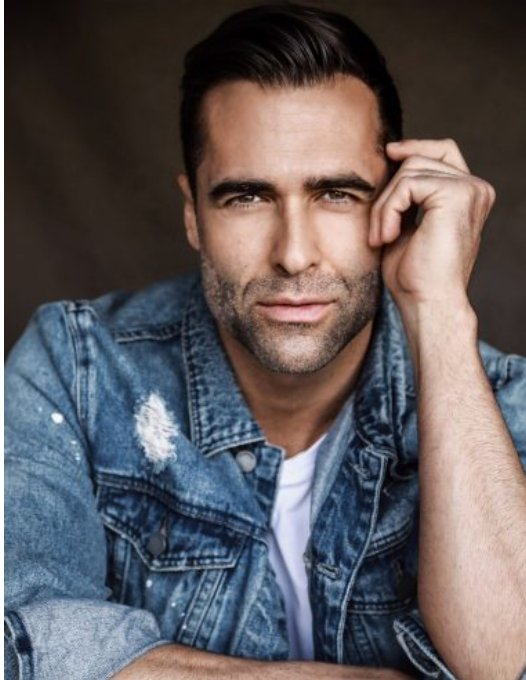

Nick Nistal

Gender: Male

Languages Known: English

Height: 188cm/6ft 2inch

Waist: 33

Hair Color: Brown

Hair Length: Short

Skin Color: Tan

Eye Color: Hazel

Coat: 42

Coat Length: Long

Sleeve: 36

Inseam: 34

Neck: 17

Gallery:

Processed with VSCO with dog2
preset