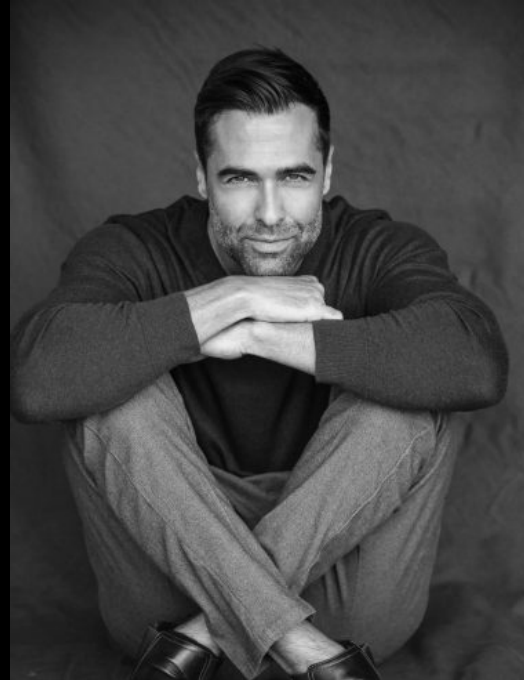

Nick Nistal

Gender: Male

Languages Known: English

Height: 188cm/6ft 2inch

Waist: 33

Hair Color: Brown

Hair Length: Short

Skin Color: Tan

Eye Color: Hazel

Coat: 42

Coat Length: Long

Sleeve: 36

Inseam: 34

Neck: 17

Gallery:

Processed with VSCO with dog2
preset