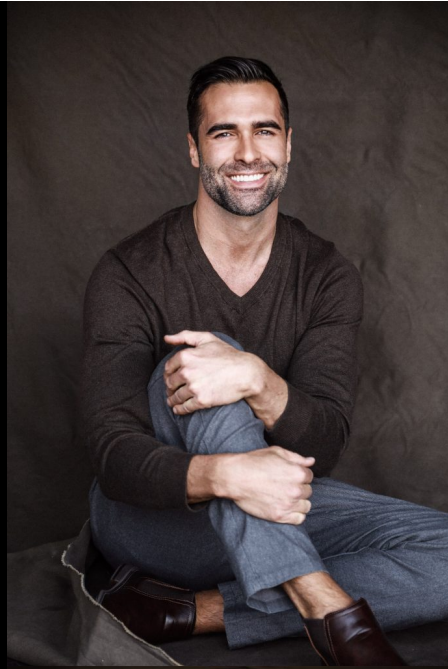

Nick Nistal

Gender: Male

Languages Known: English

Height: 188cm/6ft 2inch

Waist: 33

Hair Color: Brown

Hair Length: Short

Skin Color: Tan

Eye Color: Hazel

Coat: 42

Coat Length: Long

Sleeve: 36

Inseam: 34

Neck: 17

Gallery:

Processed with VSCO with dog2
preset