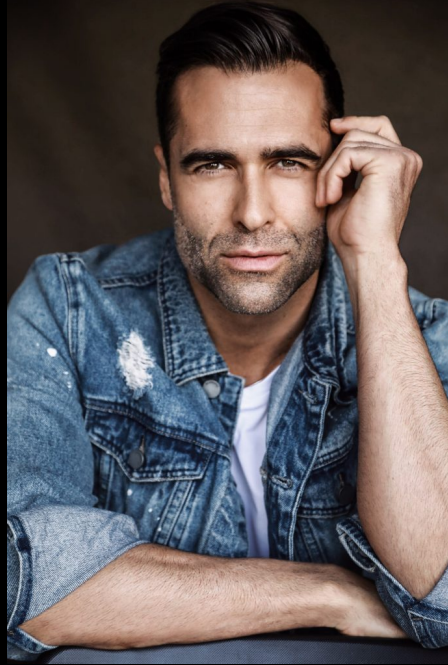

Nick Nistal

Gender: Male

Languages Known: English

Height: 188cm/6ft 2inch

Waist: 33

Hair Color: Brown

Hair Length: Short

Skin Color: Tan

Eye Color: Hazel

Coat: 42

Coat Length: Long

Sleeve: 36

Inseam: 34

Neck: 17

Gallery:

Processed with VSCO with dog2
preset