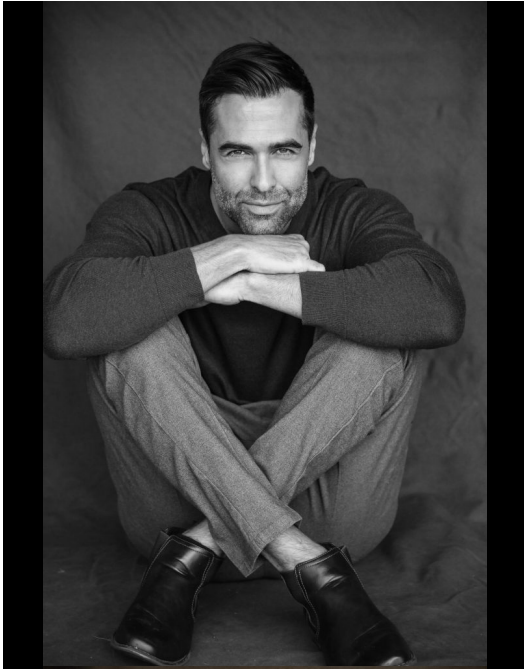

Nick Nistal

Gender: Male

Languages Known: English

Height: 188cm/6ft 2inch

Waist: 33

Hair Color: Brown

Hair Length: Short

Skin Color: Tan

Eye Color: Hazel

Coat: 42

Coat Length: Long

Sleeve: 36

Inseam: 34

Neck: 17

Gallery:

Processed with VSCO with dog2
preset