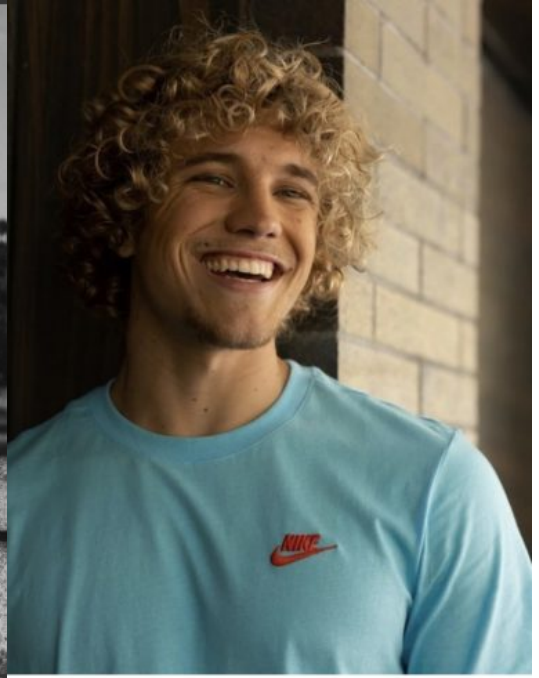

Owen L

Gender: Female

Languages Known: English

Height: 185cm/6ft 1inch

Waist: 30

Hair Color: Blonde

Hair Length: Short

Skin Color: Medium

Eye Color: Blue

Coat: 40

Coat Length: Regular

Inseam: 32

Gallery:

shirt / OFFICINE GENERALE

Narrative.

13

Dean Lindberg
Fashion RUP2024
Spring 2024
Salt Air