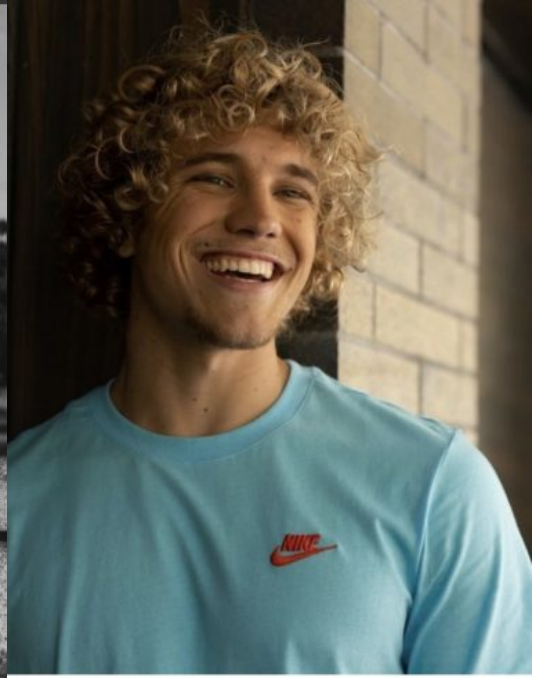

Owen L

Gender: Female

Languages Known: English

Height: 185cm/6ft 1inch

Waist: 30

Hair Color: Blonde

Hair Length: Short

Skin Color: Medium

Eye Color: Blue

Coat: 40

Coat Length: Regular

Inseam: 32

Gallery:

shirt / OFFICINE GENERALE

roi

Narrative.

13

Dean Lindberg
Fashion RUP2024
Spring 2024
Salt Air