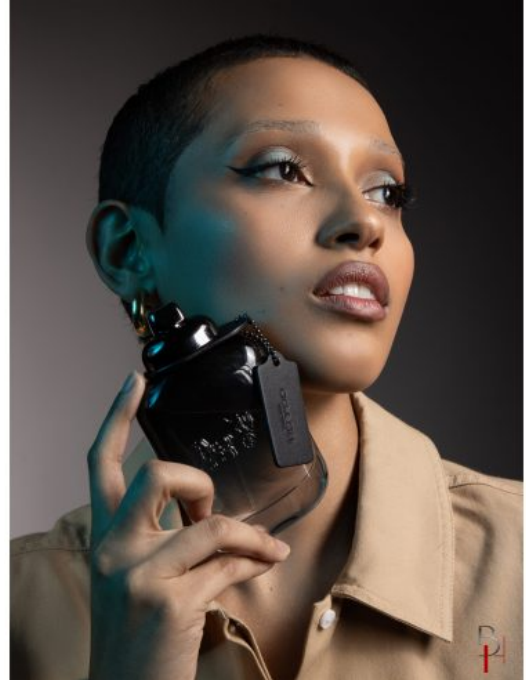

Raquel Aponte

Gender: Female
Languages Known: English
Height: 163cm/5ft 4inch
Chest/Bust: 34
Cup Size: B
Waist: 28
Hair Color: Brown
Hair Length: Short
Skin Color: Olive
Eye Color: Brown
Dress Size: 4
Pant Size: 4
Shoe Size: 8
Gallery: