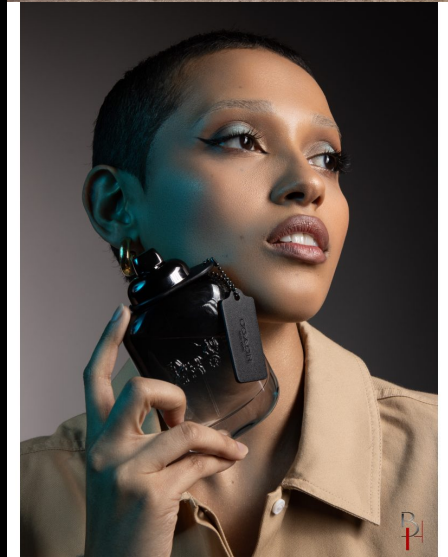

Raquel Aponte

Gender: Female
Languages Known: English
Height: 163cm/5ft 4inch
Chest/Bust: 34
Cup Size: B
Waist: 28
Hair Color: Brown
Hair Length: Short
Skin Color: Olive
Eye Color: Brown
Dress Size: 4
Pant Size: 4
Shoe Size: 8
Gallery: