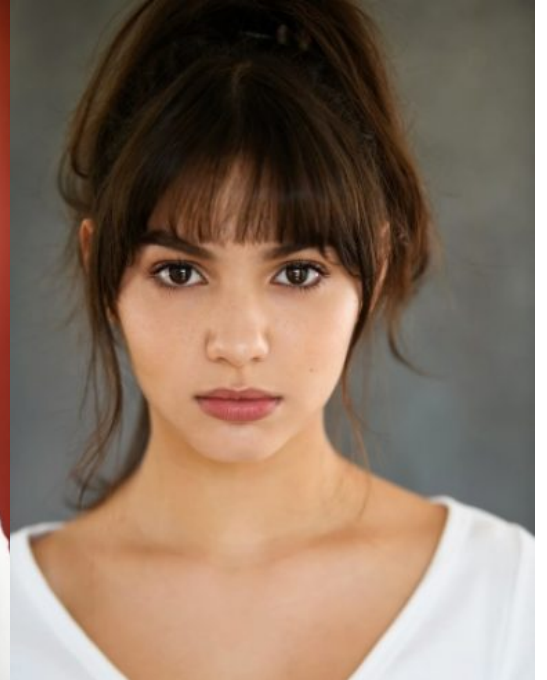

Samantha Lorraine

Gender: Female

Languages Known: English

Height: 152cm/5ft

Weight (lbs): 80

Hair Color: Brown

Hair Length: Short

Eye Color: Brown

Additional Skills: Dancing

Gallery:

Kid Shoe: 4

Girl Size: 12