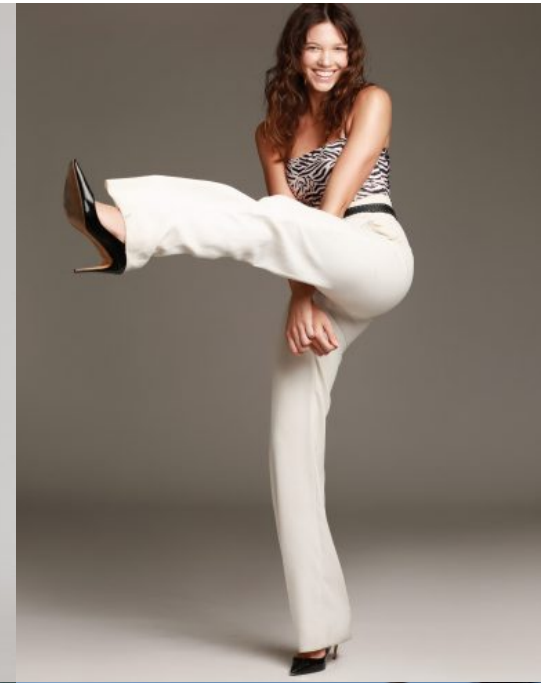

Sandy E

Gender: Female

Languages Known: English

Chest/Bust: 32

Cup Size: D

Waist: 26

Hips: 36

Hair Color: Brown

Hair Length: Long

Skin Color: Medium

Eye Color: Brown

Dress Size: 4

Pant Size: 4

Shoe Size: 10

Gallery:

Editor's Choice

RUNAWAY

PHOTOGRAPHER: CELSO DIMIZ @CELSODIMIZPHOTO
MODEL: SANDY EVANGELISTA @WILHELMINA MIAMI #SANDYEVANGELISTA
STYLING: TALLA BITONINGO @TALLABITONINGO

www.1000fashionmag.com