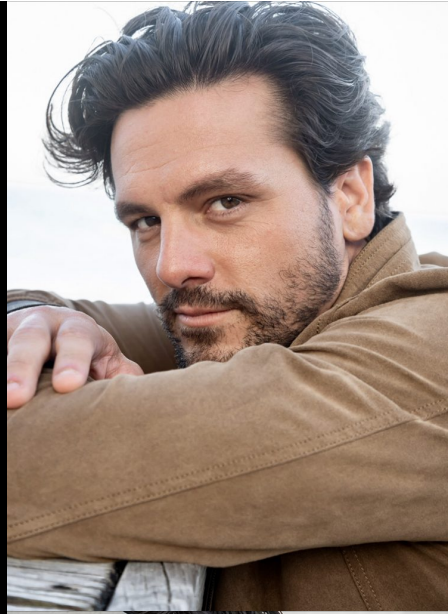

Sebastian Rocha

Gender: Male

Languages Known: English

Height: 188cm/6ft 2inch

Weight (lbs): 175

Waist: 31

Hair Color: Brown

Hair Length: Short

Eye Color: Brown

Coat: 49

Coat Length: Regular

Sleeve: 34

Inseam: 33

Neck: 16

Gallery:

City Photo
Photo by [unreadable]
for [unreadable]
© [unreadable]
[unreadable]

MAGAZINE
BRICKELL

CULTURE
SHIFT
Leading Hispanic
Entrepreneurs
share their Secrets
to Success

Like a
BOSS

*As Miami continues to evolve its role as one of the world's leading
meccas for entrepreneurs, start-ups and global investments alike
are flocking to the city like never before.*