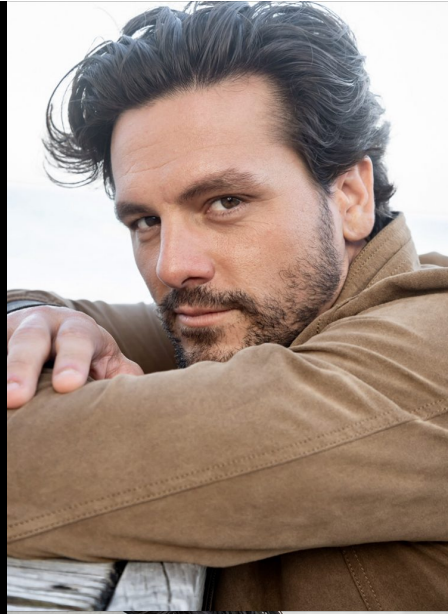

Sebastian Rocha

Gender: Male

Languages Known: English

Height: 188cm/6ft 2inch

Weight (lbs): 175

Waist: 31

Hair Color: Brown

Hair Length: Short

Eye Color: Brown

Coat: 49

Coat Length: Regular

Sleeve: 34

Inseam: 33

Neck: 16

Gallery:

City Photo
Photo Studio and more
for more information
see the advertisement
for more information

MAGAZINE
BRICKELL

CULTURE
SHIFT
Leading Hispanic
Entrepreneurs
share their Secrets
to Success

Like a
BOSS

*As Miami continues to evolve its role as one of the world's leading
meccas for entrepreneurs, start-ups and global investments alike
are flocking to the city like never before.*