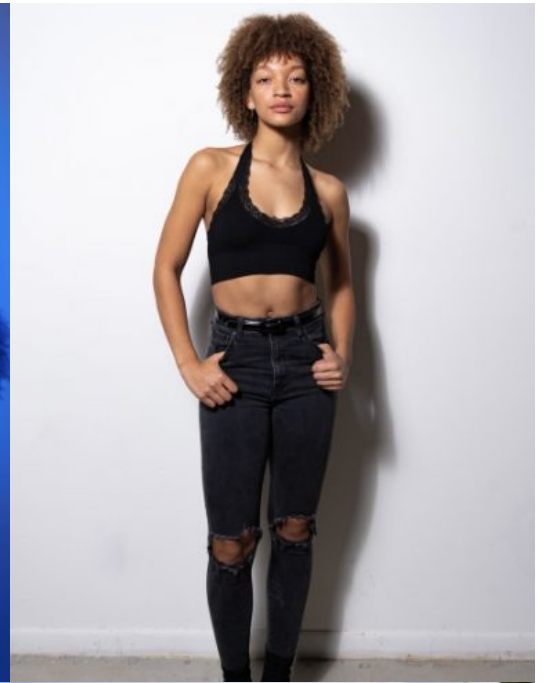

Sky Bison

Gender: Female
Languages Known: English
Hair Color: Brown
Hair Length: Short
Eye Color: Brown
Skin Color: Brown
Height: 178cm/5ft 10inch
Chest/Bust: 35
Waist: 25
Hips: 35
Dress Size: 4
Pant Size: 4
Shoe Size: 10
Cup Size: C
Gallery: