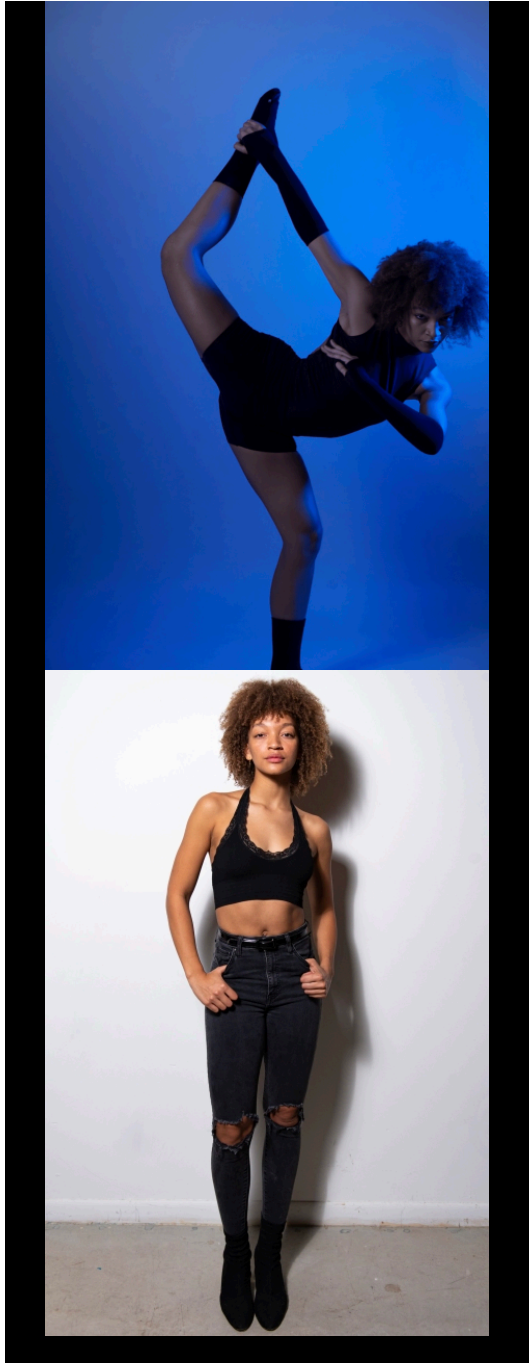

Sky Bison

Gender: Female
Languages Known: English
Hair Color: Brown
Hair Length: Short
Eye Color: Brown
Skin Color: Brown
Height: 178cm/5ft 10inch
Chest/Bust: 35
Waist: 25
Hips: 35
Dress Size: 4
Pant Size: 4
Shoe Size: 10
Cup Size: C
Gallery: