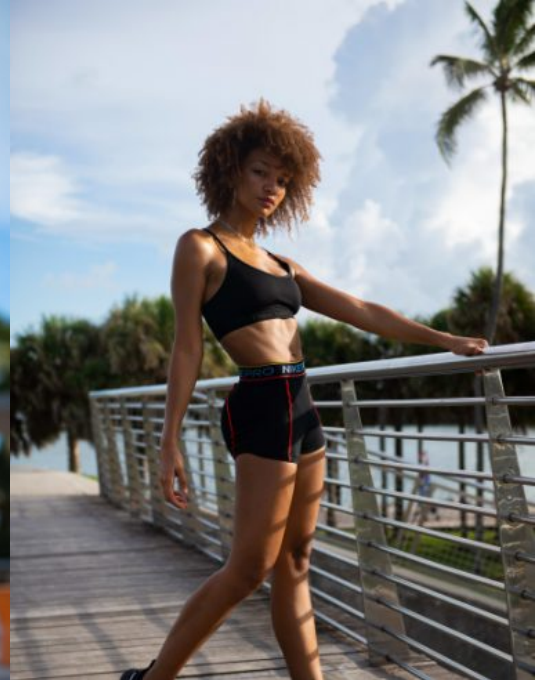

Sky Bison

Gender: Female
Languages Known: English
Hair Color: Brown
Hair Length: Short
Eye Color: Brown
Skin Color: Brown
Height: 178cm/5ft 10inch
Chest/Bust: 35
Waist: 25
Hips: 35
Dress Size: 4
Pant Size: 4
Shoe Size: 10
Cup Size: C
Gallery: