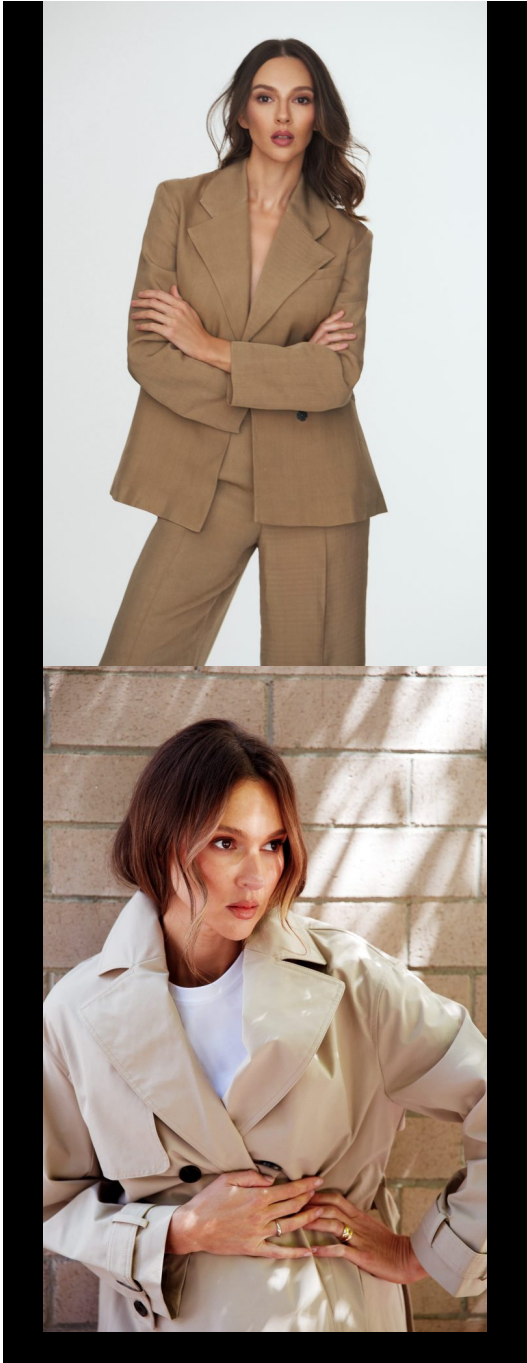

## Sofia Adamson

**Gender:** Female

**Languages Known:** English

**Hair Color:** Brown

**Hair Length:** Shoulder

**Eye Color:** Brown

**Skin Color:** Light

**Height:** 178cm/5ft 10inch

**Weight (lbs):** 125

**Chest/Bust:** 34

**Waist:** 25

**Hips:** 35

**Dress Size:** 4

**Pant Size:** 4

**Shoe Size:** 10

**Cup Size:** C

**Gallery:**

Evoto

Evoto

Screenshot

Screenshot

Screenshot