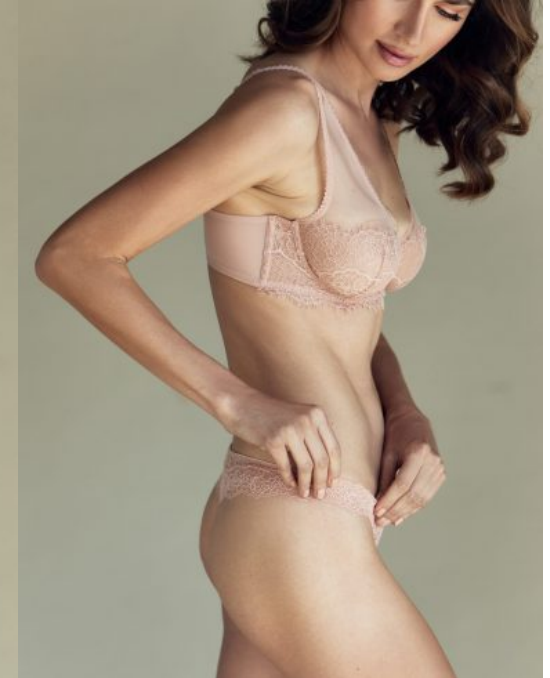

Tatiana Edelman

Gender: Female
Languages Known: English
Height: 175cm/5ft 9inch
Chest/Bust: 34
Cup Size: D
Hips: 34
Hair Color: Brown
Hair Length: Medium
Skin Color: Olive
Eye Color: Hazel
Pant Size: 2
Shoe Size: 9

Gallery:

MAGAZINE
KEY BISCAYNE

Art In Paradise
Masterpieces to add
to your collection

Touch
Of Elegance

Make it a season to remember from head to toe with
luxurious must-haves and experiences galore.