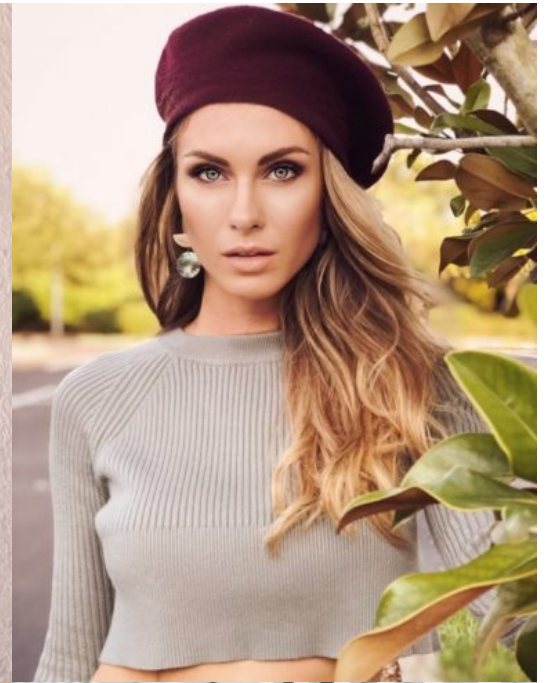

Tatsiana Maltseva

Gender: Female

Languages Known: English

Height: 178cm/5ft 10inch

Chest/Bust: 34

Cup Size: D

Waist: 26

Hips: 37

Hair Color: Blonde

Hair Length: Long

Skin Color: Medium

Eye Color: Blue

Dress Size: 4

Pant Size: 2

Shoe Size: 8.5

Gallery: