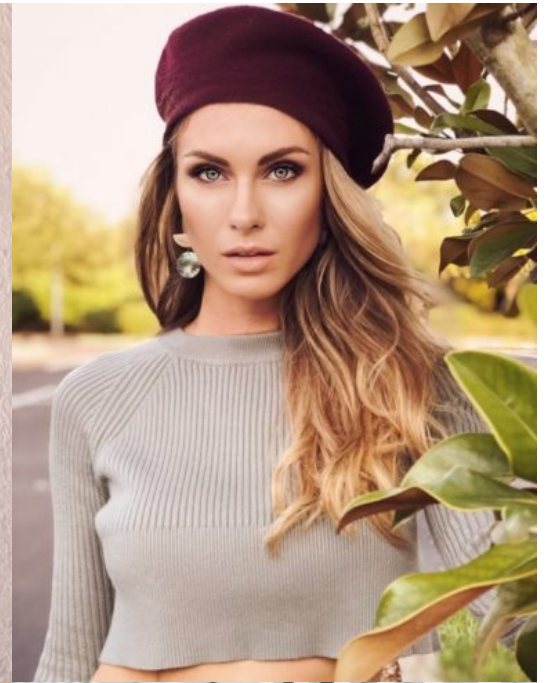

## Tatsiana Maltseva

**Gender:** Female

**Languages Known:** English

**Height:** 178cm/5ft 10inch

**Chest/Bust:** 34

**Cup Size:** D

**Waist:** 26

**Hips:** 37

**Hair Color:** Blonde

**Hair Length:** Long

**Skin Color:** Medium

**Eye Color:** Blue

**Dress Size:** 4

**Pant Size:** 2

**Shoe Size:** 8.5

**Gallery:**