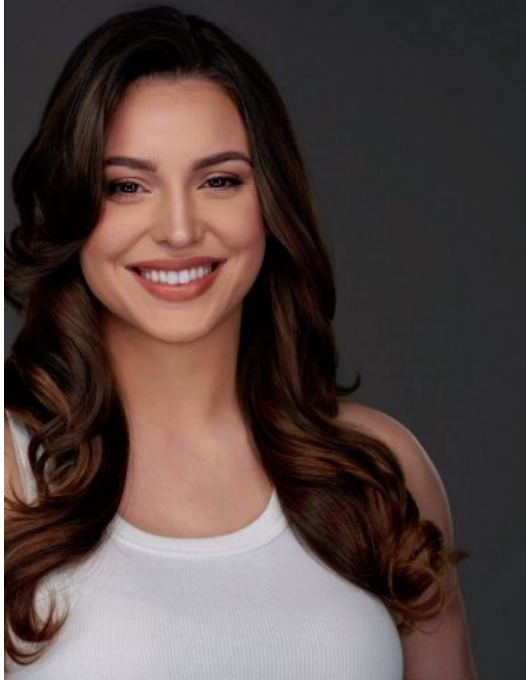

Tiffany Suarez

Gender: Female
Languages Known: English
Hair Color: Brown
Hair Length: Long
Eye Color: Brown
Height: 178cm/5ft 10inch
Chest/Bust: 38
Waist: 29
Hips: 36
Dress Size: 4
Pant Size: 4
Shoe Size: 10
Cup Size: C
Gallery: