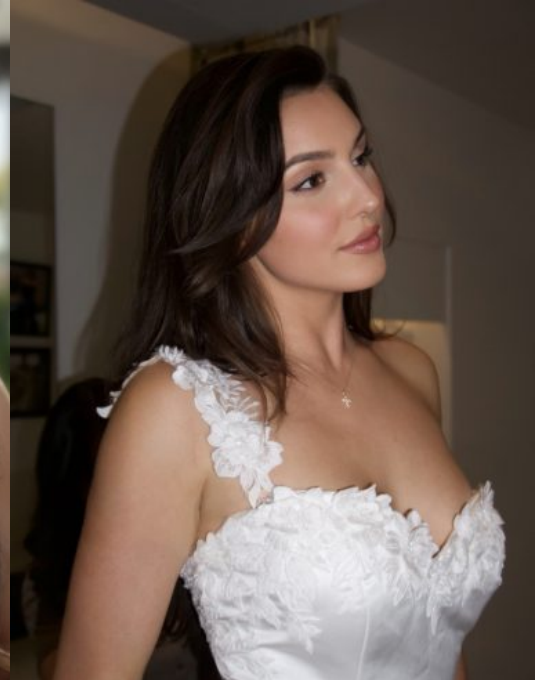

Tiffany Suarez

Gender: Female
Languages Known: English
Hair Color: Brown
Hair Length: Long
Eye Color: Brown
Height: 178cm/5ft 10inch
Chest/Bust: 38
Waist: 29
Hips: 36
Dress Size: 4
Pant Size: 4
Shoe Size: 10
Cup Size: C
Gallery: