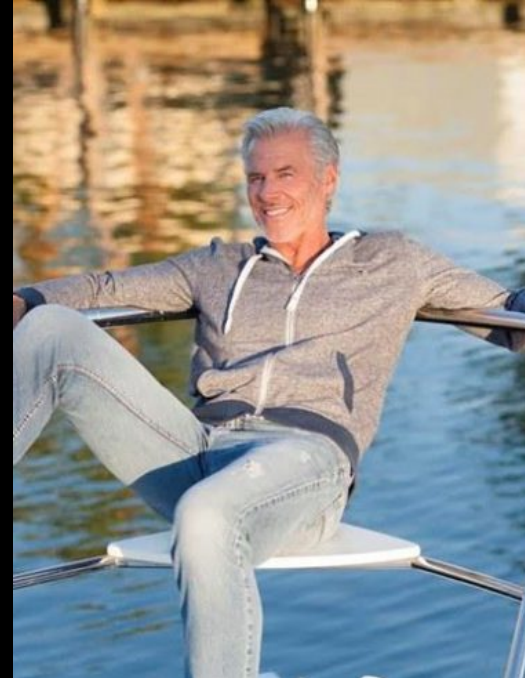

Tim Conner

Gender: Male

Languages Known: English

Height: 185cm/6ft 1inch

Weight (lbs): 195

Waist: 34

Hair Color: Gray

Hair Length: Short

Skin Color: Light

Eye Color: Blue

Shoe Size: 12

Coat: 40

Coat Length: Regular

Sleeve: 34

Inseam: 32

Neck: 16

Gallery: