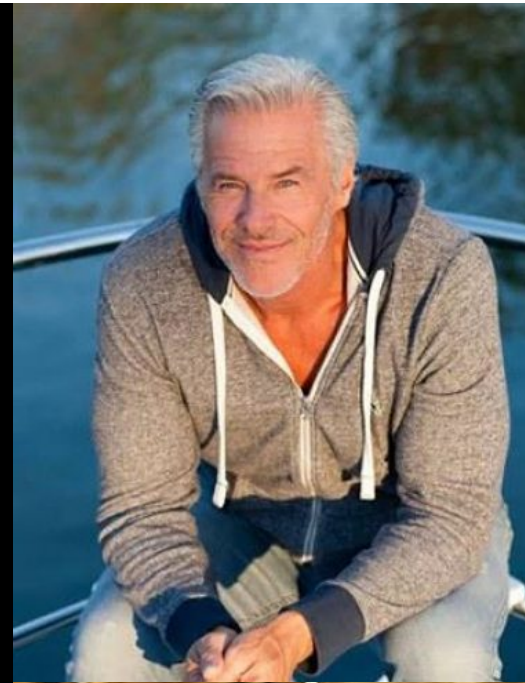

Tim Conner

Gender: Male

Languages Known: English

Height: 185cm/6ft 1inch

Weight (lbs): 195

Waist: 34

Hair Color: Gray

Hair Length: Short

Skin Color: Light

Eye Color: Blue

Shoe Size: 12

Coat: 40

Coat Length: Regular

Sleeve: 34

Inseam: 32

Neck: 16

Gallery: