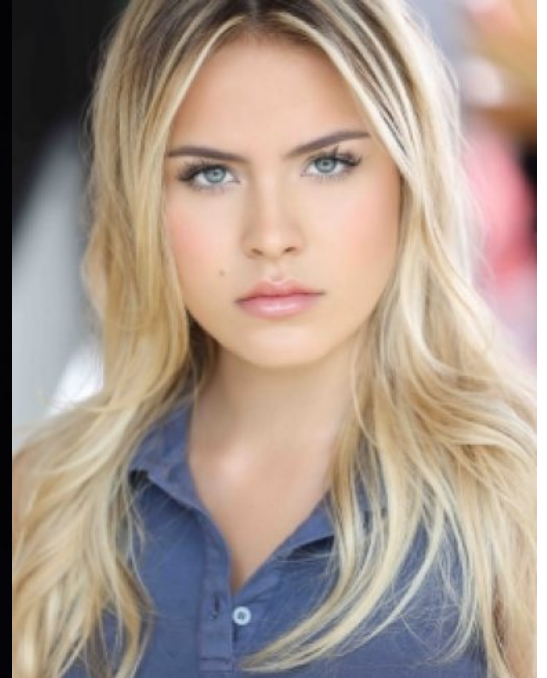

Tommi Rose

Gender: Female

Hair Color: Blonde

Hair Length: Long

Eye Color: Blue

Height: 163cm/5ft 4inch

Weight (lbs): 105

Chest/Bust: 32

Waist: 23

Hips: 30

Dress Size: 2

Shoe Size: 7

Additional Skills: Singing

Biography:

Tommi Rose is a model/actress from South Florida. She began her career in the entertainment industry as a baby model for newborn products.

Tommi has gained great fame for her role as Simone in the popular television series "I Am Frankie". She made her debut in the second season in 2018 after appearing in the movie BFF in 2016.

Gallery: