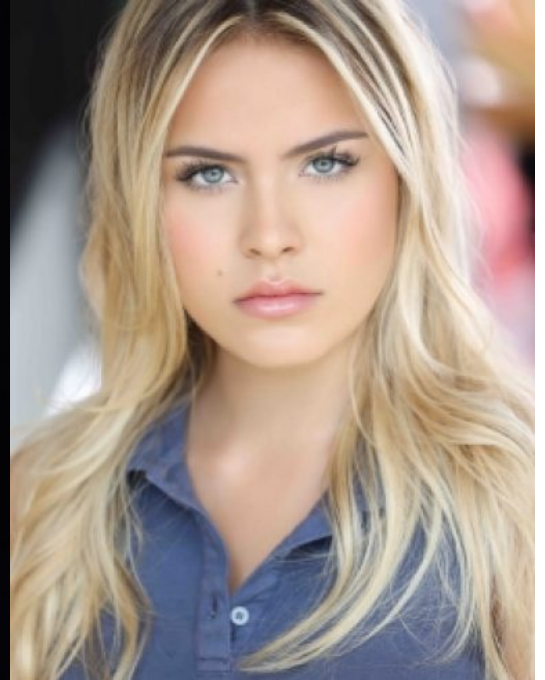

Tommi Rose

Gender: Female

Height: 163cm/5ft 4inch

Weight (lbs): 105

Chest/Bust: 32

Waist: 23

Hips: 30

Hair Color: Blonde

Hair Length: Long

Eye Color: Blue

Dress Size: 2

Shoe Size: 7

Additional Skills: Singing

Gallery:

Biography:

Tomi Rose is a model/actress from South Florida. She began her career in the entertainment industry as a baby model for newborn products.

Tommi has gained great fame for her role as Simone in the popular television series "I Am Frankie". She made her debut in the second season in 2018 after appearing in the movie BFF in 2016.