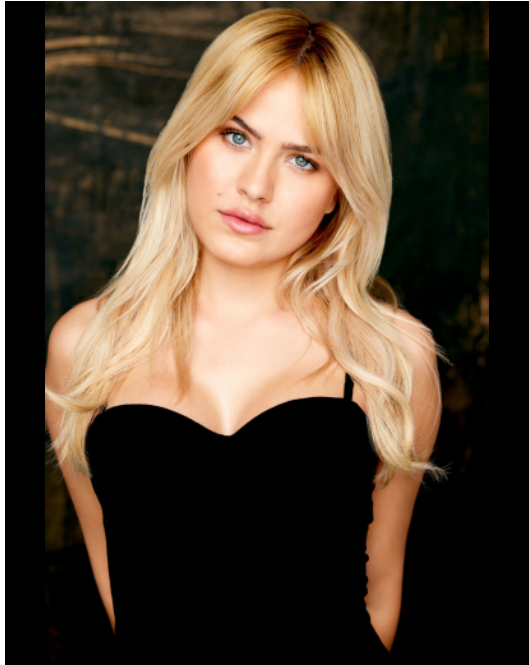

Tommi Rose

Gender: Female

Height: 163cm/5ft 4inch

Weight (lbs): 105

Chest/Bust: 32

Waist: 23

Hips: 30

Hair Color: Blonde

Hair Length: Long

Eye Color: Blue

Dress Size: 2

Shoe Size: 7

Additional Skills: Singing

Gallery:

Biography:

Tomi Rose is a model/actress from South Florida. She began her career in the entertainment industry as a baby model for newborn products.

Tommi has gained great fame for her role as Simone in the popular television series "I Am Frankie". She made her debut in the second season in 2018 after appearing in the movie BFF in 2016.