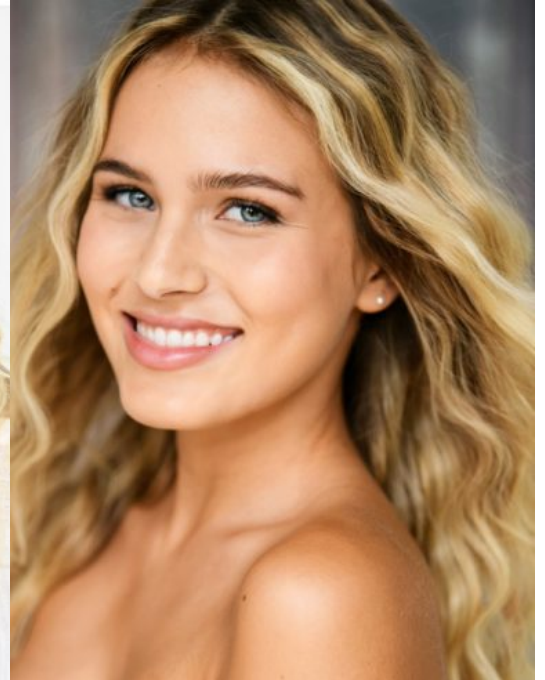

## Tommi Rose

**Gender:** Female

**Age:** 20

**Height:** 163cm/5ft 4inch

**Weight (lbs):** 105

**Chest/Bust:** 32

**Waist:** 23

**Hips:** 30

**Hair Color:** Brown

**Hair Length:** Long

**Eye Color:** Blue

**Dress Size:** 2

**Shoe Size:** 7

**Additional Skills:** Singing

**Gallery:**

**Biography:**

Tomi Rose is a model/actress from South Florida. She began her career in the entertainment industry as a baby model for newborn products.

Tommi has gained great fame for her role as Simone in the popular television series "I Am Frankie". She made her debut in the second season in 2018 after appearing in the movie BFF in 2016.