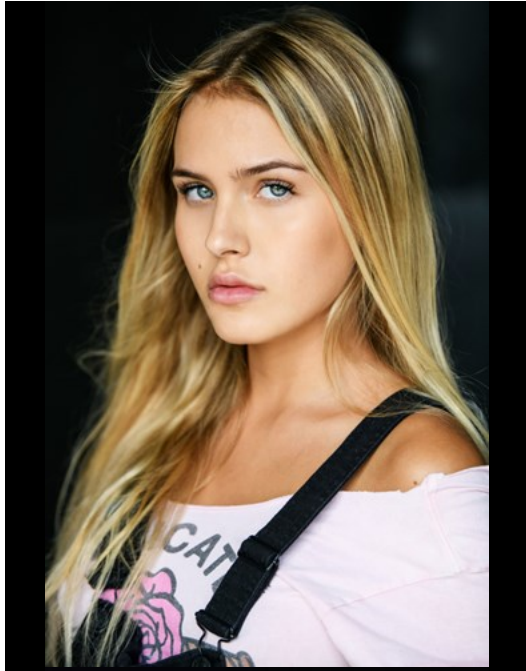

## Tommi Rose

**Gender:** Female

**Age:** 20

**Height:** 163cm/5ft 4inch

**Weight (lbs):** 105

**Chest/Bust:** 32

**Waist:** 23

**Hips:** 30

**Hair Color:** Brown

**Hair Length:** Long

**Eye Color:** Blue

**Dress Size:** 2

**Shoe Size:** 7

**Additional Skills:** Singing

**Gallery:**

**Biography:**

Tomi Rose is a model/actress from South Florida. She began her career in the entertainment industry as a baby model for newborn products.

Tommi has gained great fame for her role as Simone in the popular television series "I Am Frankie". She made her debut in the second season in 2018 after appearing in the movie BFF in 2016.