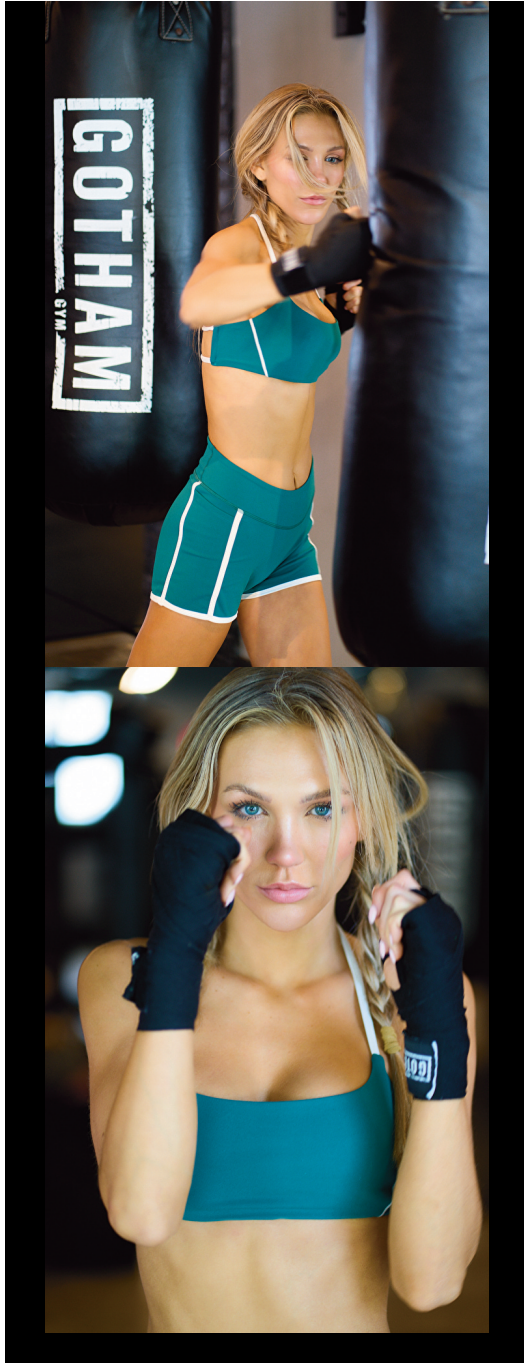

Victoria A

Gender: Female
Languages Known: English
Hair Color: Blonde
Hair Length: Long
Eye Color: Blue
Height: 173cm/5ft 8inch
Chest/Bust: 32
Waist: 25
Hips: 35
Dress Size: 2
Pant Size: 2
Shoe Size: 9
Cup Size: C
Gallery:

Screenshot

Evoto

Evoto

Evoto